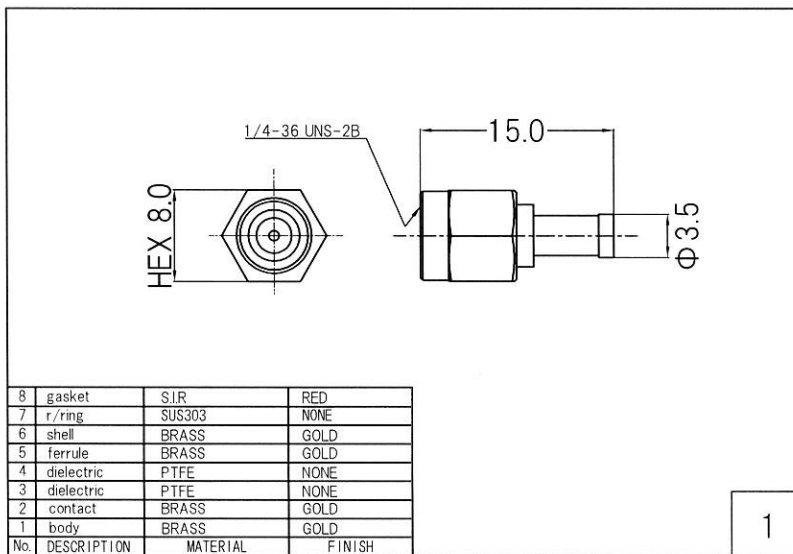

RoHS 2 Support

4	MHF 1 Plug	20351-112R-37
3	Coaxial Cable	φ 1.37 Coaxial Cable
2	Heat Shrink Tube	B2 Type
1	SMA Plug	SMA-PS-08G
No	TYPE	P/N

Drawn	Checked	Approved	Unte
Y.OE	Y.OE	N.IKEO	mm
2018.5.5	2018.5.5	2018.5.5	A4
日本エレパーツ株式会社 NIHON ELEPARTS CO.,LTD.			

HP Drawings		—/—
SMAPG-MHF1.37B		
-L = ※※※※		

This product is a possibility of change without notice.