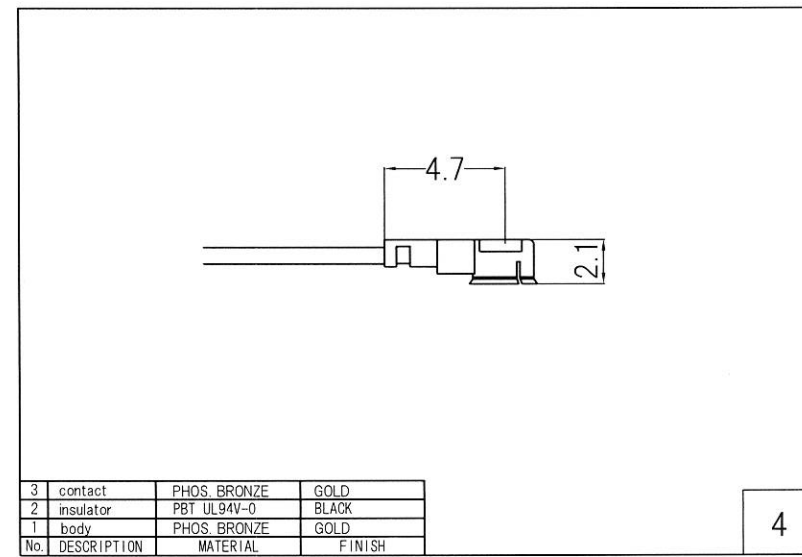

RoHS 2 Support

4	MHF 1 Plug	20351-112R-37
3	Coaxial Cable	φ 1.37 Coaxial Cable
2	Heat Shrink Tube	B2 Type
1	SMA Plug	SMA-PS-08G
No	TYPE	P/N

Drawn	Checked	Approved	Unte
Y.OE	Y.OE	N.IKEO	mm
2018.5.5	2018.5.5	2018.5.5	A4
日本エレパーツ株式会社 NIHON ELEPARTS CO.,LTD.			

HP Drawings		—/—
SMAPG-MHF1.37B		
-L = ※※※※		

This product is a possibility of change without notice.