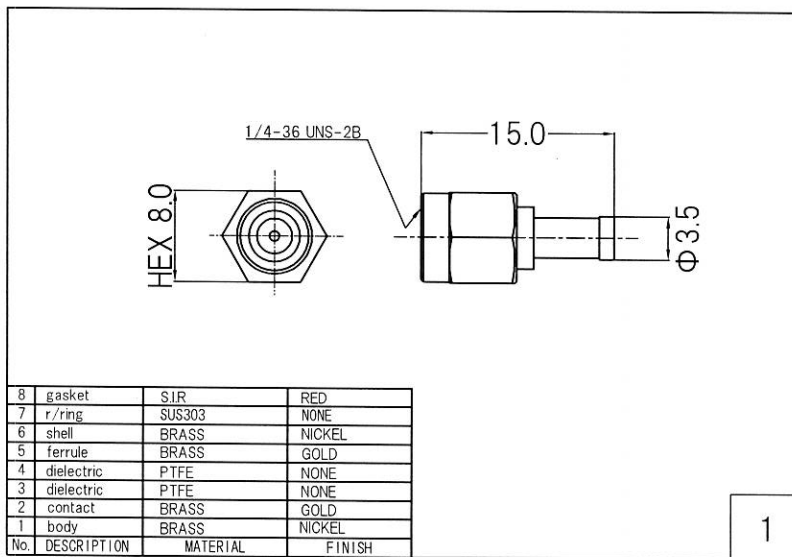

RoHS 2 Support

4	MMCX Plug	MMCX-PL-1.32
3	Coaxial Cable	φ 1.32 Coaxial Cable
2	Heat Shrink Tube	B2 Type
1	SMA Jack	SMA-PS-08
No.	TYPE	P/N

Drawn	Checked	Approved	Unte
Y.OE	Y.OE	N.IKEO	mm
2018.5.5	2018.5.5	2018.5.5	A4
日本エレパーツ株式会社 NIHON ELEPARTS CO.,LTD.			

HP Drawings		—/—
NAME		SMAP-MMCXPL1.32B
		-L = ※※※※

This product is a possibility of change without notice.