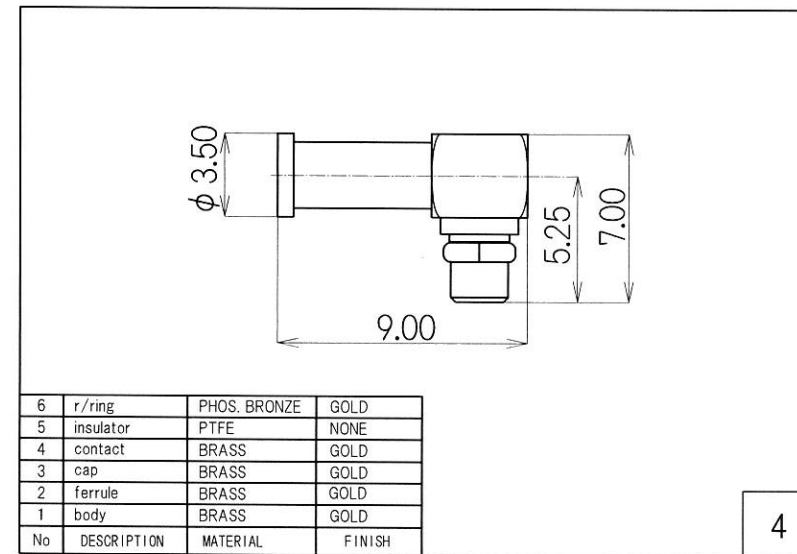

RoHS 2 Support

4	MMCX Plug	MMCX-PL-1.32
3	Coaxial Cable	φ 1.32 Coaxial Cable
2	Heat Shrink Tube	B2 Type
1	SMA Jack	SMA-PS-08
No.	TYPE	P/N

Drawn	Checked	Approved	Unte
Y.OE	Y.OE	N.IKEO	mm
2018.5.5	2018.5.5	2018.5.5	A4
日本エレパーツ株式会社 NIHON ELEPARTS CO.,LTD.			

HP Drawings		—/—
NAME		SMAP-MMCXPL1.32B
		-L = ※※※※

This product is a possibility of change without notice.