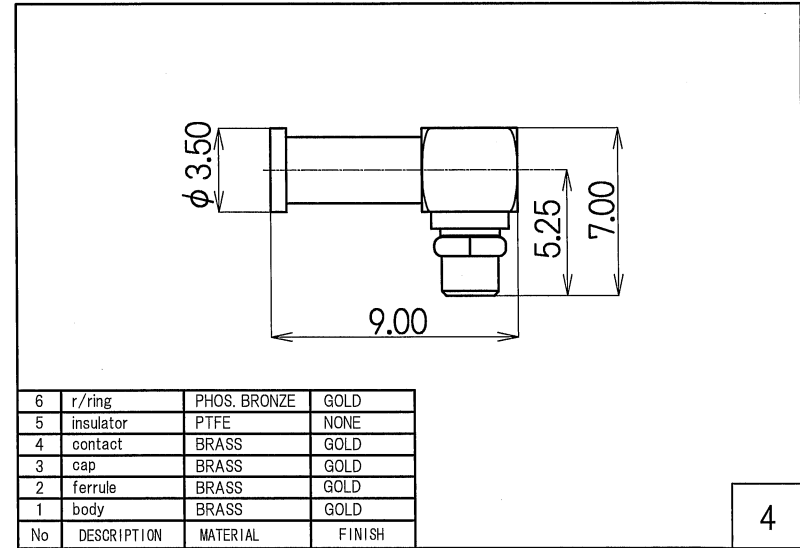

RoHS 2 Support

IP67 Product

4	MMCX Plug	MMCX-PL-1.32
3	Coaxial Cable	φ 1.32 Coaxial Cable
2	Heat Shrink Tube	B2 Type
1	SMA Jack	SMA-RSF-084
No.	TYPE	P/N

Drawn	Checked	Approved	Unte
Y.OE	Y.OE	NIKEO	mm
2021.3.16	2021.3.16	2021.3.16	A4
日本エレパーツ株式会社 NIHON ELEPARTS CO.,LTD.			

HP Drawings		—/—
SMAJB-MHF1.32B		
-L = ※※※※		

This product is a possibility of change without notice.