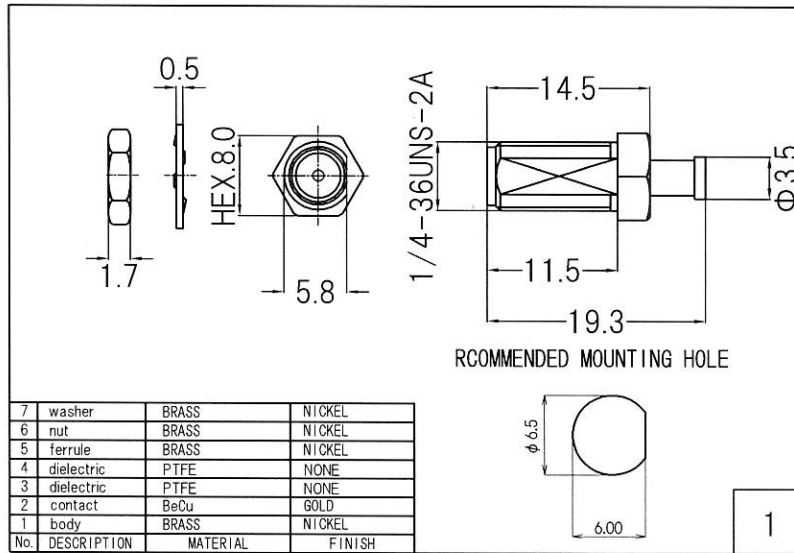

RoHS 2 Support

4	MCX Plug	MCX-PL-1.32
3	Coaxial Cable	φ 1.32 Coaxial Cable
2	Heat Shrink Tube	B2 Type
1	SMA Jack	SMA-RSF-083NI
No.	TYPE	P/N

Drawn	Checked	Approved	Unte
Y.OE	Y.OE	N.IKEO	mm
2018.5.5	2018.5.5	2018.5.5	A4
日本エレパーツ株式会社 NIHON ELEPARTS CO.,LTD.			NAME

HP Drawings		/-
SMAJ-MCXPL1.32B		-L = ※※※※

This product is a possibility of change without notice.