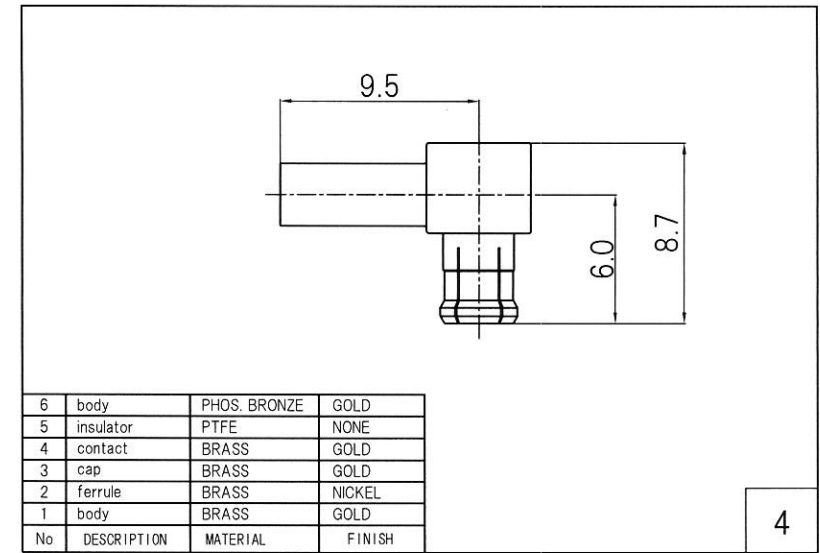

RoHS 2 Support

4	MCX Plug	MCX-PL-1.32
3	Coaxial Cable	φ 1.32 Coaxial Cable
2	Heat Shrink Tube	B2 Type
1	SMA Jack	SMA-RSF-083NI
No.	TYPE	P/N

Drawn	Checked	Approved	Unte
Y.OE	Y.OE	N.IKEO	mm
2018.5.5	2018.5.5	2018.5.5	A4
日本エレパーツ株式会社 NIHON ELEPARTS CO.,LTD.			NAME

HP Drawings		/-
SMAJ-MCXPL1.32B		-L = ※※※※

This product is a possibility of change without notice.