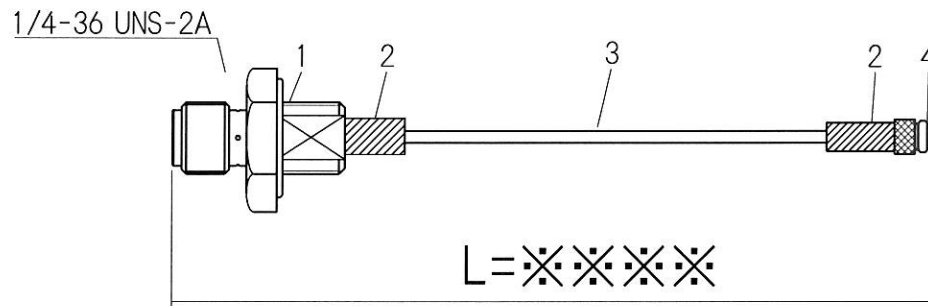

RoHS 2 Support

IP67 Product

12	O-ring	SIR	NONE
11	O-ring	SIR	NONE
10	gasket	S. I. R	ORANGE
9	ferrule	BRASS	GOLD
8	washer	BRASS	GOLD
7	nut	BRASS	GOLD
6	dielectric	PTFE	NONE
5	dielectric	PTFE	NONE
4	dielectric	PTFE	NONE
3	contact	BRASS	GOLD
2	contact	BeCu	GOLD
1	body	BRASS	GOLD
No.	DESCRIPTION	MATERIAL	FINISH

1

6	r/ring	BeCu	GOLD
5	ring	BRASS	GOLD
4	dielectric	PTFE	NONE
3	dielectric	PTFE	NONE
2	contact	BRASS	GOLD
1	body	BRASS	GOLD
No.	DESCRIPTION	MATERIAL	FINISH

4

4	MMCX Plug	MMCX-PS-1.32
3	Coaxial Cable	φ 1.32 Coaxial Cable
2	Heat Shrink Tube	B2 Type
1	SMA Jack	R-SMA-RSB-1.32G
No.	TYPE	P/N