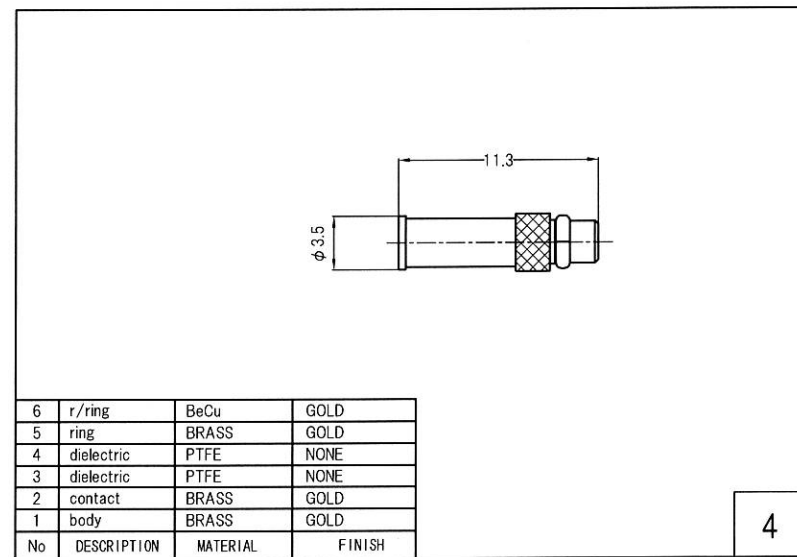

RoHS 2 Support

IP67 Product

4	MMCX Plug	MMCX-PS-1.32
3	Coaxial Cable	φ 1.32 Coaxial Cable
2	Heat Shrink Tube	B2 Type
1	SMA Jack	R-SMA-RSB-1.32
No	TYPE	P/N

Drawn	Checked	Approved	Unte
Y.OE	Y.OE	N.IKEO	mm
2018.5.5	2018.5.5	2018.5.5	A4
日本エレパーツ株式会社 NIHON ELEPARTS CO.,LTD.			

HP Drawings		—/—
NAME	R-SMARB-MMCXPS1.32B	
	-L = ※※※※	

This product is a possibility of change without notice.