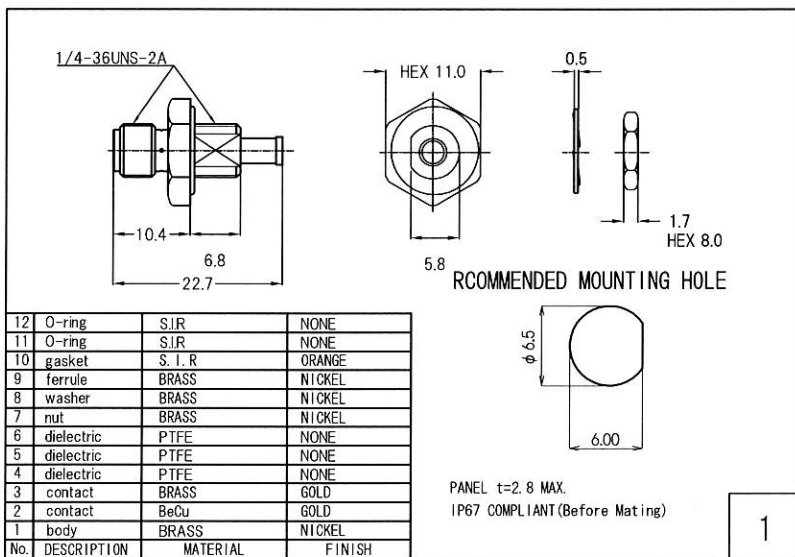

RoHS 2 Support

IP67 Product

4	MMCX Plug	MMCX-PS-1.32
3	Coaxial Cable	φ 1.32 Coaxial Cable
2	Heat Shrink Tube	B2 Type
1	SMA Jack	R-SMA-RSB-1.32
No	TYPE	P/N

Drawn	Checked	Approved	Unte
Y.OE	Y.OE	N.IKEO	mm
2018.5.5	2018.5.5	2018.5.5	A4
日本エレパーツ株式会社 NIHON ELEPARTS CO.,LTD.			

HP Drawings		—/—
NAME	R-SMARB-MMCXPS1.32B	
	-L = ※※※※	

This product is a possibility of change without notice.