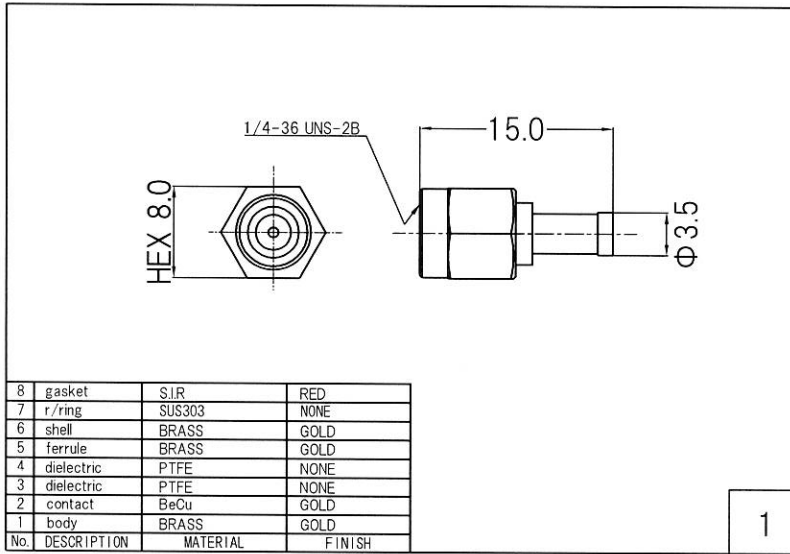

RoHS 2 Support

4	MMCX Plug	MMCX-PS-1.32
3	Coaxial Cable	φ 1.32 Coaxial Cable
2	Heat Shrink Tube	B2 Type
1	SMA Plug	R-SMA-PS-08G
No.	TYPE	P/N

Drawn	Checked	Approved	Unte
Y.OE	Y.OE	N.IKEO	mm
2018.5.5	2018.5.5	2018.5.5	A4