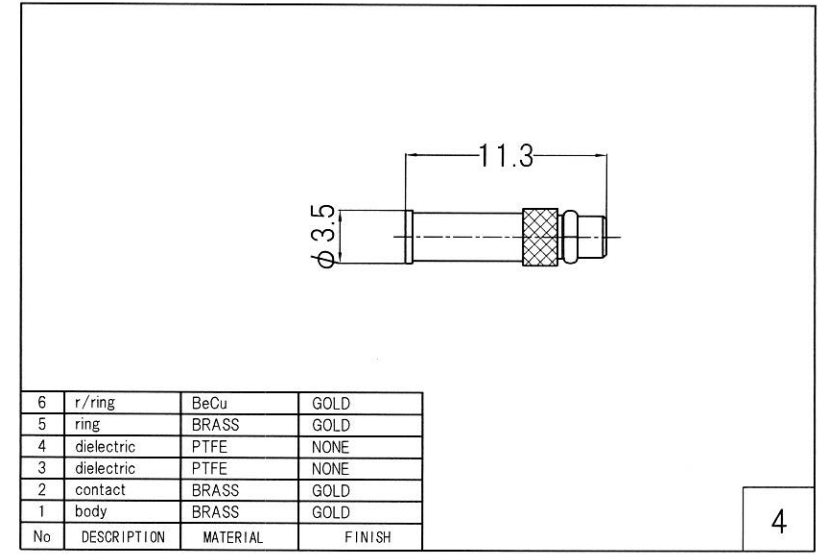

RoHS 2 Support

4	MMCX Plug	MMCX-PS-1.32
3	Coaxial Cable	φ 1.32 Coaxial Cable
2	Heat Shrink Tube	B2 Type
1	SMA Plug	R-SMA-PS-08G
No.	TYPE	P/N

Drawn	Checked	Approved	Unte
Y.OE	Y.OE	N.IKEO	mm
2018.5.5	2018.5.5	2018.5.5	A4