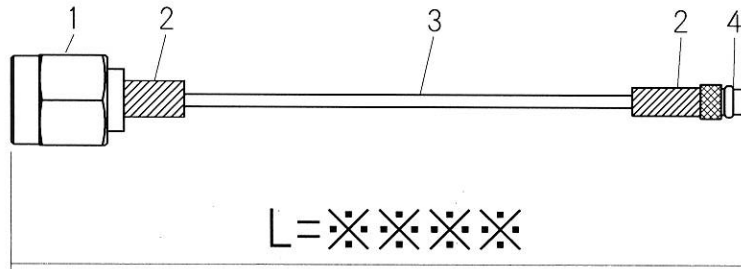

RoHS 2 Support

4	MMCX Plug	MMCX-PS-1.32
3	Coaxial Cable	φ 1.32 Coaxial Cable
2	Heat Shrink Tube	B2 Type
1	SMA Plug	R-SMA-PS-08G
No.	TYPE	P/N

Drawn	Checked	Approved	Unte
Y.OE	Y.OE	N.IKEO	mm
2018.5.5	2018.5.5	2018.5.5	A4