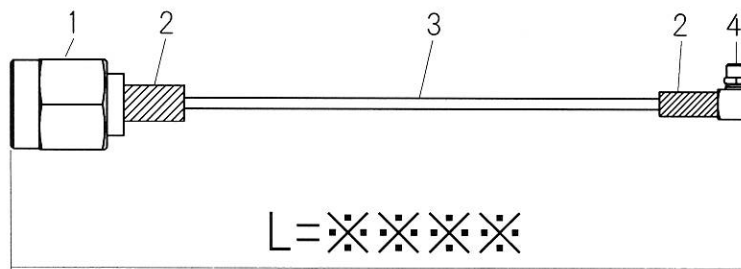

RoHS 2 Support

4	MMCX Plug	MMCX-PL-1.32
3	Coaxial Cable	φ 1.32 Coaxial Cable
2	Heat Shrink Tube	B2 Type
1	SMA Jack	R-SMA-PS-08G
No.	TYPE	P/N

Drawn	Checked	Approved	Unte
Y.OE	Y.OE	N.IKEO	mm
2018.5.5	2018.5.5	2018.5.5	A4