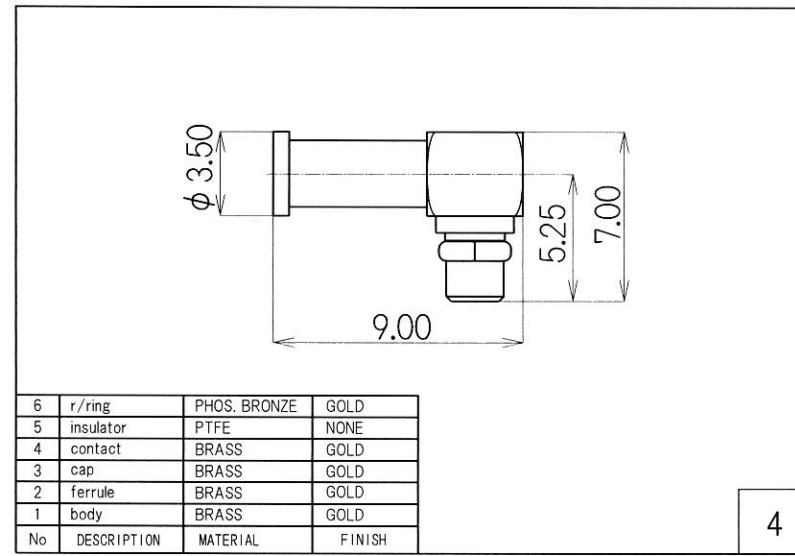

RoHS 2 Support

4	MMCX Plug	MMCX-PL-1.32
3	Coaxial Cable	φ 1.32 Coaxial Cable
2	Heat Shrink Tube	B2 Type
1	SMA Jack	R-SMA-PS-08G
No.	TYPE	P/N

Drawn	Checked	Approved	Unte
Y.OE	Y.OE	N.IKEO	mm
2018.5.5	2018.5.5	2018.5.5	A4

日本エレパーツ株式会社
NIHON ELEPARTS CO.,LTD.

HP Drawings

R-SMAPG-MMCXPL1.32B
-L = ※※※※

This product is a possibility of change without notice.