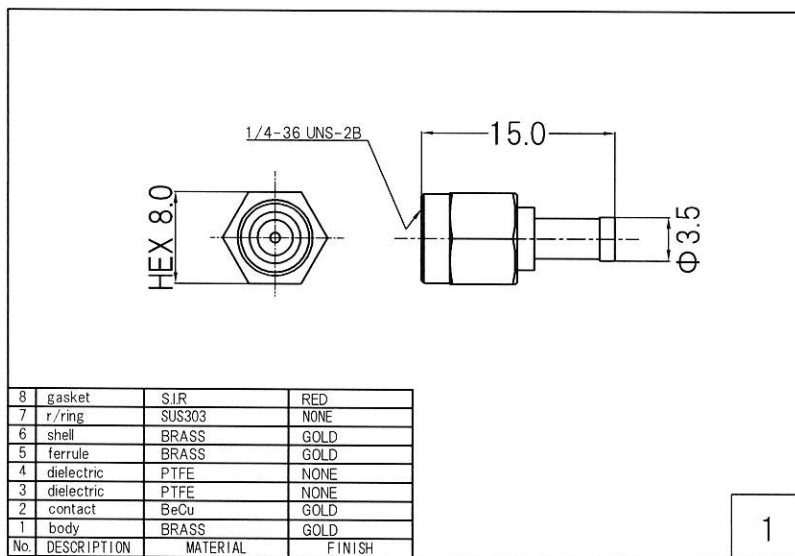

RoHS 2 Support

4	MMCX Plug	MMCX-PL-1.32
3	Coaxial Cable	φ 1.32 Coaxial Cable
2	Heat Shrink Tube	B2 Type
1	SMA Jack	R-SMA-PS-08G
No.	TYPE	P/N

Drawn	Checked	Approved	Unte
Y.OE	Y.OE	N.IKEO	mm
2018.5.5	2018.5.5	2018.5.5	A4