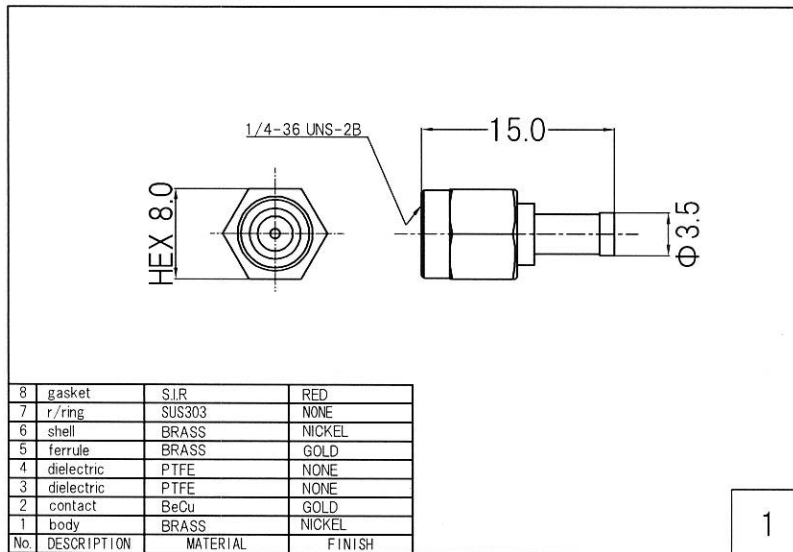

RoHS 2 Support

4	MMCX Plug	MMCX-PL-1.32
3	Coaxial Cable	φ 1.32 Coaxial Cable
2	Heat Shrink Tube	B2 Type
1	SMA Jack	R-SMA-PS-08
No.	TYPE	P/N

Drawn	Checked	Approved	Unte
Y.OE	Y.OE	N.IKEO	mm
2018.5.5	2018.5.5	2018.5.5	A4
日本エレパーツ株式会社 NIHON ELEPARTS CO.,LTD.			NAME

HP Drawings		—/—
R-SMAP-MMCXPL1.32B		-L = ※※※※

This product is a possibility of change without notice.