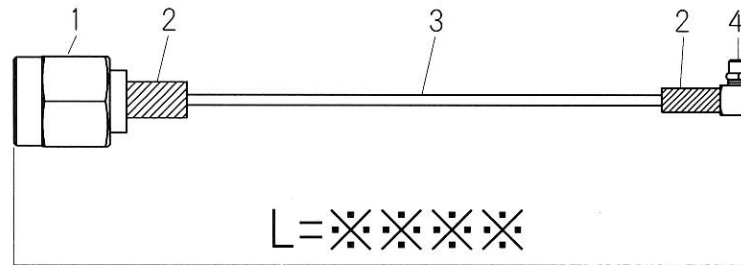

RoHS 2 Support

4	MMCX Plug	MMCX-PL-1.32
3	Coaxial Cable	φ 1.32 Coaxial Cable
2	Heat Shrink Tube	B2 Type
1	SMA Jack	R-SMA-PS-08
No.	TYPE	P/N

Drawn	Checked	Approved	Unte
Y.OE	Y.OE	N.IKEO	mm
2018.5.5	2018.5.5	2018.5.5	A4
日本エレパーツ株式会社 NIHON ELEPARTS CO.,LTD.			NAME

HP Drawings		—/—
R-SMAP-MMCXPL1.32B		-L = ※※※※

This product is a possibility of change without notice.