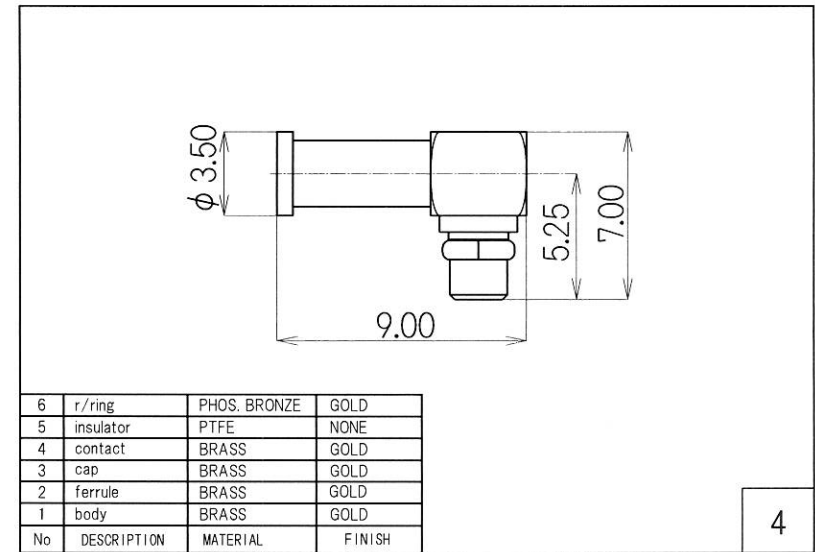

RoHS 2 Support

4	MMCX Plug	MMCX-PL-1.32
3	Coaxial Cable	φ 1.32 Coaxial Cable
2	Heat Shrink Tube	B2 Type
1	SMA Jack	R-SMA-PS-08
No.	TYPE	P/N

Drawn	Checked	Approved	Unte
Y.OE	Y.OE	N.IKEO	mm
2018.5.5	2018.5.5	2018.5.5	A4
日本エレパーツ株式会社 NIHON ELEPARTS CO.,LTD.			NAME

HP Drawings		—/—
R-SMAP-MMCXPL1.32B		-L = ※※※※

This product is a possibility of change without notice.