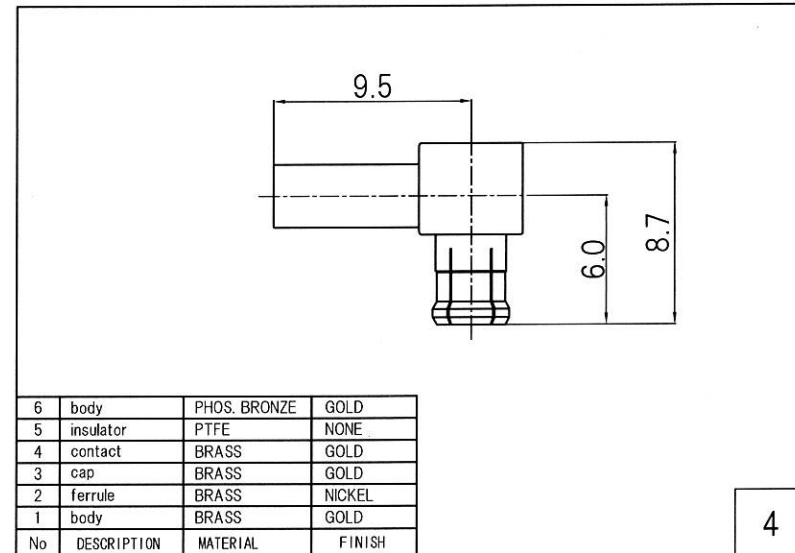

RoHS 2 Support

IP67 Product

4	MCX Plug	MCX-PL-1.32
3	Coaxial Cable	φ 1.32 Coaxial Cable
2	Heat Shrink Tube	B2 Type
1	SMA Jack	R-SMA-RSFB-066(AU)
No	TYPE	P/N

Drawn	Checked	Approved	Unte
Y.OE	Y.OE	N.IKEO	mm
2018.5.5	2018.5.5	2018.5.5	A4
日本エレパーツ株式会社 NIHON ELEPARTS CO.,LTD.			

HP Drawings		— / —
R-SMAJBG-MCXPL1.32B		-L = ※※※※

This product is a possibility of change without notice.