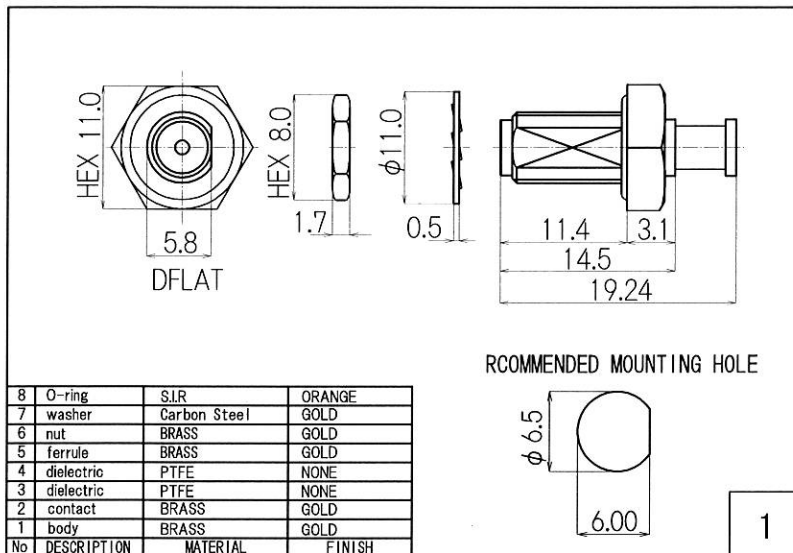

RoHS 2 Support

IP67 Product

4	MCX Plug	MCX-PL-1.32
3	Coaxial Cable	φ 1.32 Coaxial Cable
2	Heat Shrink Tube	B2 Type
1	SMA Jack	R-SMA-RSFB-066(AU)
No	TYPE	P/N

Drawn	Checked	Approved	Unte
Y.OE	Y.OE	N.IKEO	mm
2018.5.5	2018.5.5	2018.5.5	A4
日本エレパーツ株式会社 NIHON ELEPARTS CO.,LTD.			

HP Drawings		— / —
R-SMAJBG-MCXPL1.32B		-L = ※※※※

This product is a possibility of change without notice.