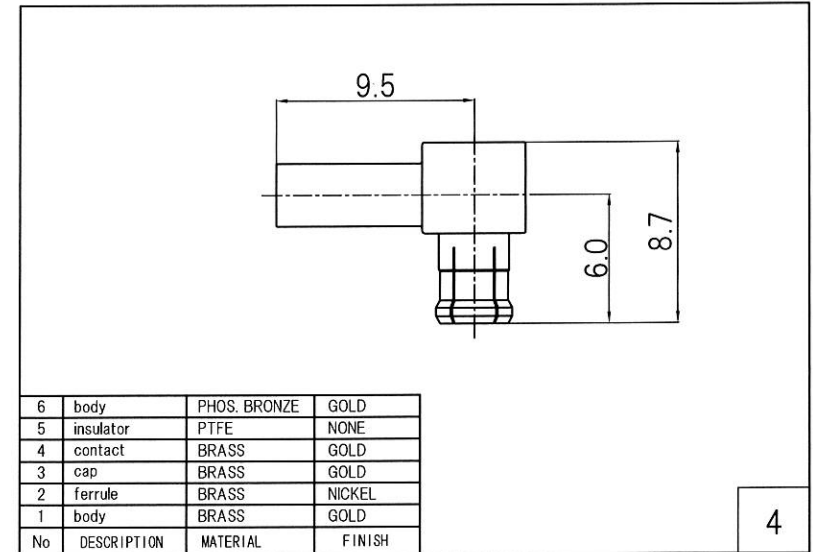

RoHS 2 Support

IP67 Product

4	MCX Plug	MCX-PL-1.32
3	Coaxial Cable	φ 1.32 Coaxial Cable
2	Heat Shrink Tube	B2 Type
1	SMA Jack	R-SMA-RSF-084
No.	TYPE	P/N

Drawn	Checked	Approved	Unte
Y.OE	Y.OE	N.IKEO	mm
2018.5.5	2018.5.5	2018.5.5	A4
日本エレパーツ株式会社 NIHON ELEPARTS CO.,LTD.			

HP Drawings		—/—
R-SMAJB-MCXPL1.32B		
-L = ※※※※		

This product is a possibility of change without notice.