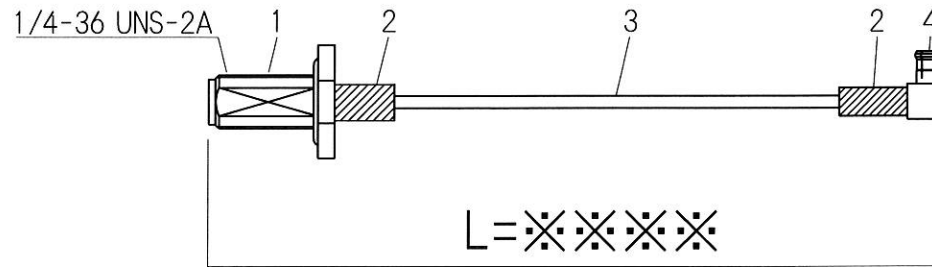

RoHS 2 Support

IP67 Product

4	MCX Plug	MCX-PL-1.32
3	Coaxial Cable	φ 1.32 Coaxial Cable
2	Heat Shrink Tube	B2 Type
1	SMA Jack	R-SMA-RSF-084
No.	TYPE	P/N

Drawn	Checked	Approved	Unte
Y.OE	Y.OE	N.IKEO	mm
2018.5.5	2018.5.5	2018.5.5	A4
日本エレパーツ株式会社 NIHON ELEPARTS CO.,LTD.			

HP Drawings		—/—
R-SMAJB-MCXPL1.32B		
-L = ※※※※		

This product is a possibility of change without notice.