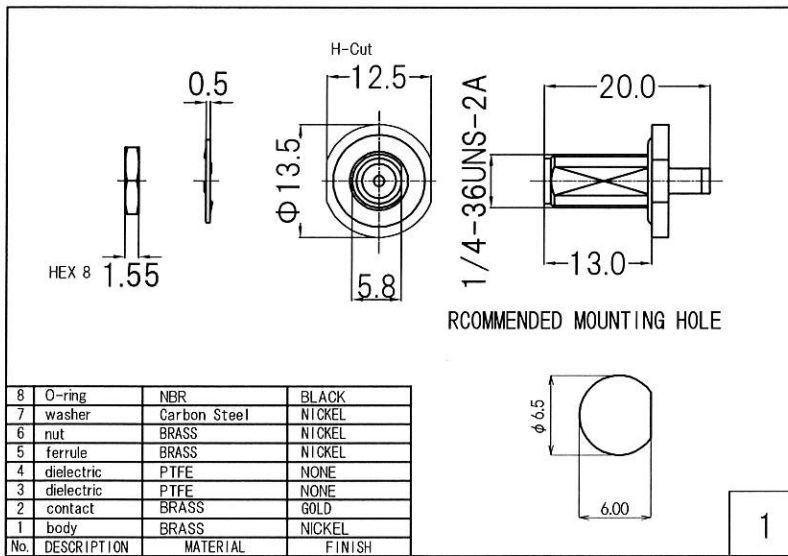

RoHS 2 Support

IP67 Product

4	MCX Plug	MCX-PL-1.32
3	Coaxial Cable	φ 1.32 Coaxial Cable
2	Heat Shrink Tube	B2 Type
1	SMA Jack	R-SMA-RSF-084
No.	TYPE	P/N

Drawn	Checked	Approved	Unte
Y.OE	Y.OE	N.IKEO	mm
2018.5.5	2018.5.5	2018.5.5	A4
日本エレパーツ株式会社 NIHON ELEPARTS CO.,LTD.			

HP Drawings		—/—
R-SMAJB-MCXPL1.32B		
-L = ※※※※		

This product is a possibility of change without notice.