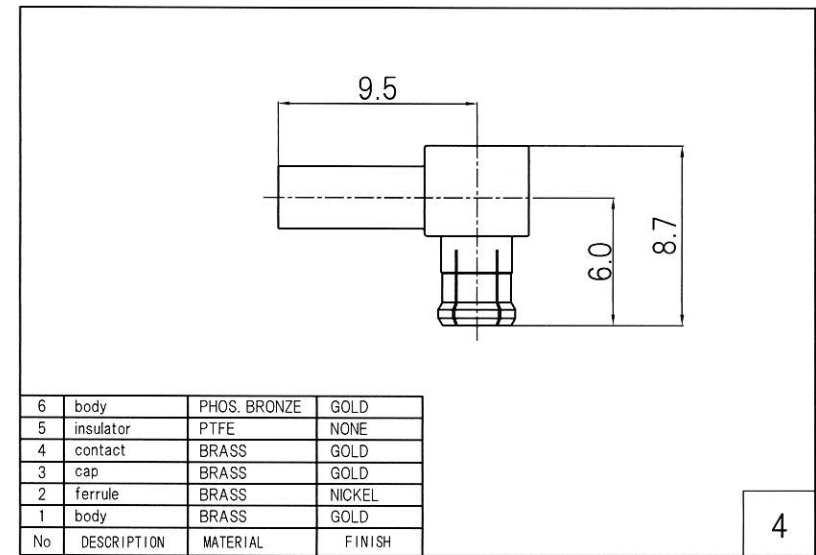

RoHS 2 Support

4	MCX Plug	MCX-PL-1.32
3	Coaxial Cable	ϕ 1.32 Coaxial Cable
2	Heat Shrink Tube	B2 Type
1	SMA Jack	R-SMA-RSF-083NI
No.	TYPE	P/N

Drawn	Checked	Approved	Unte
Y.OE	Y.OE	N.IKEO	mm
2018.5.5	2018.5.5	2018.5.5	A4
日本エレパーツ株式会社 NIHON ELEPARTS CO.,LTD.			NAME

HP Drawings		/-
R-SMAJ-MCXPL1.32B		-L = $\times \times \times \times$

This product is a possibility of change without notice.