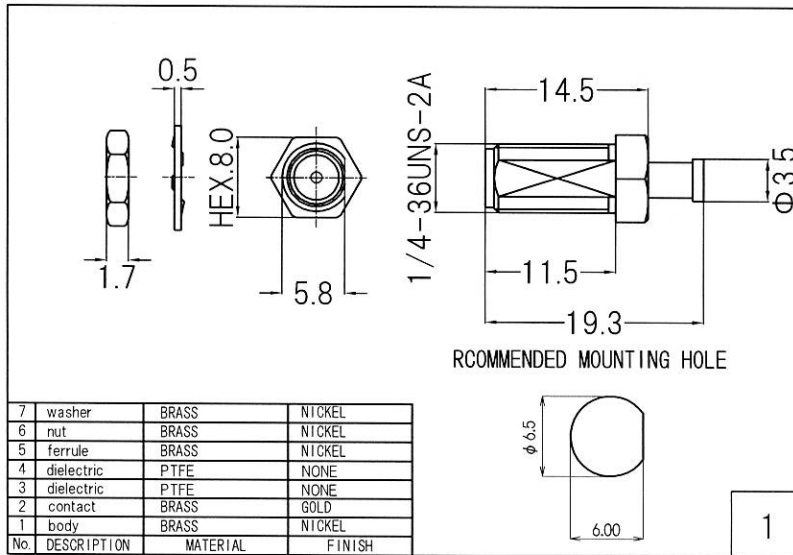

RoHS 2 Support

4	MCX Plug	MCX-PL-1.32
3	Coaxial Cable	ϕ 1.32 Coaxial Cable
2	Heat Shrink Tube	B2 Type
1	SMA Jack	R-SMA-RSF-083NI
No.	TYPE	P/N

Drawn	Checked	Approved	Unte
Y.OE	Y.OE	N.IKEO	mm
2018.5.5	2018.5.5	2018.5.5	A4
日本エレパーツ株式会社 NIHON ELEPARTS CO.,LTD.			NAME

HP Drawings		/-
R-SMAJ-MCXPL1.32B		-L = $\times \times \times \times$

This product is a possibility of change without notice.