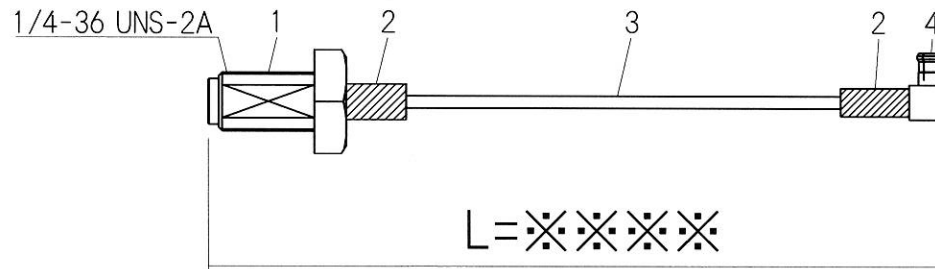

RoHS 2 Support

4	MCX Plug	MCX-PL-1.32
3	Coaxial Cable	ϕ 1.32 Coaxial Cable
2	Heat Shrink Tube	B2 Type
1	SMA Jack	R-SMA-RSF-083NI
No.	TYPE	P/N

Drawn	Checked	Approved	Unte
Y.OE	Y.OE	N.IKEO	mm
2018.5.5	2018.5.5	2018.5.5	A4
日本エレパーツ株式会社 NIHON ELEPARTS CO.,LTD.			NAME

HP Drawings		/-
R-SMAJ-MCXPL1.32B		-L = $\times \times \times \times$

This product is a possibility of change without notice.