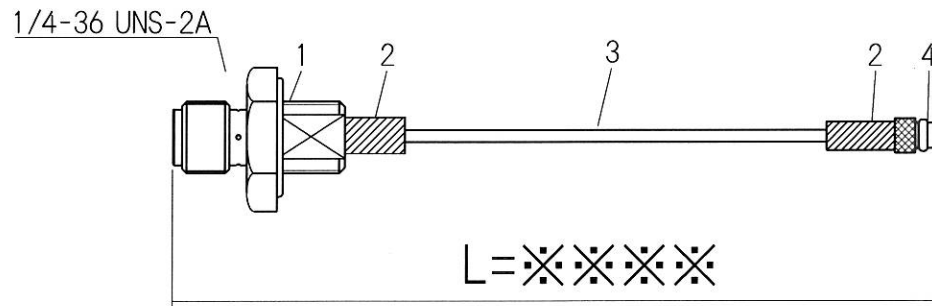

RoHS 2 Support

IP67 Product

12	O-ring	S.I.R	NONE
11	O-ring	S.I.R	NONE
10	gasket	S. I. R	ORANGE
9	ferrule	BRASS	GOLD
8	washer	BRASS	GOLD
7	nut	BRASS	GOLD
6	dielectric	PTFE	NONE
5	dielectric	PTFE	NONE
4	dielectric	PTFE	NONE
3	contact	BRASS	GOLD
2	contact	BeCu	GOLD
1	body	BRASS	GOLD
No.	DESCRIPTION	MATERIAL	FINISH

1

6	r/ring	BeCu	GOLD
5	ring	BRASS	GOLD
4	dielectric	PTFE	NONE
3	dielectric	PTFE	NONE
2	contact	BRASS	GOLD
1	body	BRASS	GOLD
No.	DESCRIPTION	MATERIAL	FINISH

4

4	MMCX Plug	MMCX-PS-1.32
3	Coaxial Cable	φ 1.32 Coaxial Cable
2	Heat Shrink Tube	B2 Type
1	SMA Jack	SMA-RSB-1.32G
No.	TYPE	P/N