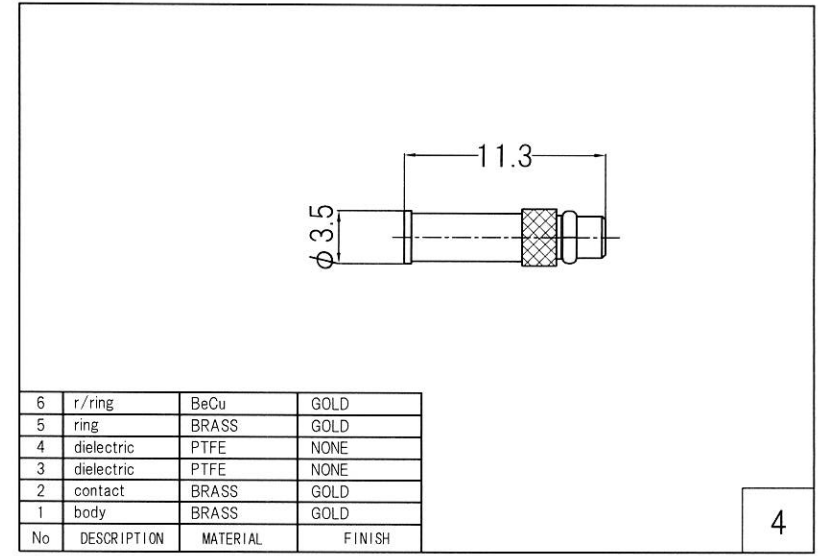

RoHS 2 Support

| 4 | MMCX Plug | MMCX-PS-1.32 |
|-----|------------------|----------------------|
| 3 | Coaxial Cable | φ 1.32 Coaxial Cable |
| 2 | Heat Shrink Tube | B2 Type |
| 1 | SMA Plug | SMA-PS-08G |
| No. | TYPE | P/N |