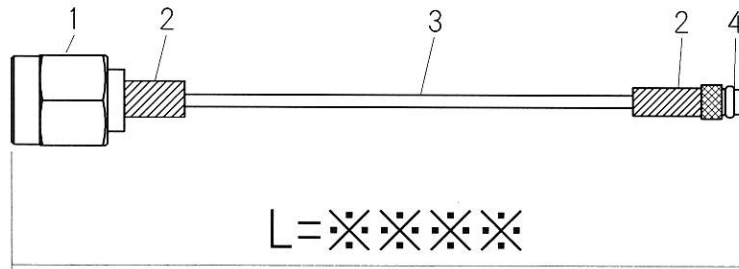

RoHS 2 Support

| 4 | MMCX Plug | MMCX-PS-1.32 |
|-----|------------------|----------------------|
| 3 | Coaxial Cable | φ 1.32 Coaxial Cable |
| 2 | Heat Shrink Tube | B2 Type |
| 1 | SMA Plug | SMA-PS-08G |
| No. | TYPE | P/N |