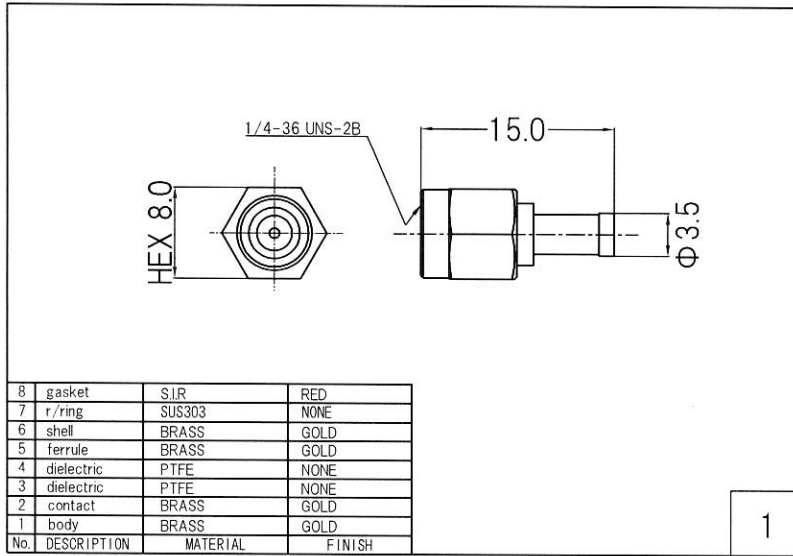

RoHS 2 Support

| 4 | MMCX Plug | MMCX-PS-1.32 |
|-----|------------------|----------------------|
| 3 | Coaxial Cable | φ 1.32 Coaxial Cable |
| 2 | Heat Shrink Tube | B2 Type |
| 1 | SMA Plug | SMA-PS-08G |
| No. | TYPE | P/N |