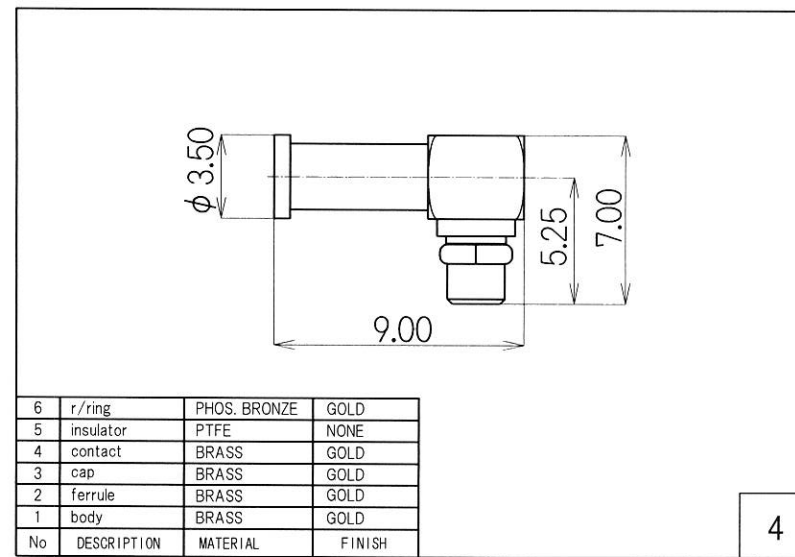

RoHS 2 Support

4	MMCX Plug	MMCX-PL-1.32
3	Coaxial Cable	φ 1.32 Coaxial Cable
2	Heat Shrink Tube	B2 Type
1	SMA Jack	SMA-PS-08G
No.	TYPE	P/N

Drawn	Checked	Approved	Unte
Y.OE	Y.OE	N.IKEO	mm
2018.5.5	2018.5.5	2018.5.5	A4
日本エレパーツ株式会社 NIHON ELEPARTS CO.,LTD.			

HP Drawings		—/—
SMAPG-MMCXPL1.32B		
-L = ※※※※		

This product is a possibility of change without notice.