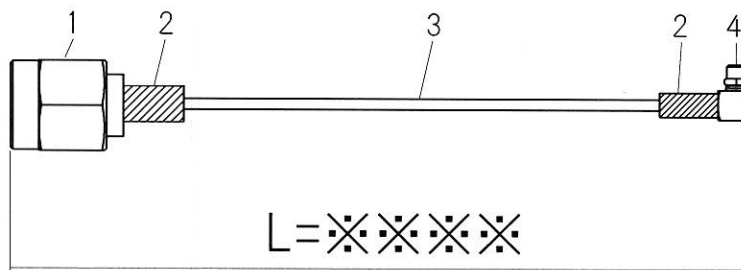

RoHS 2 Support

4	MMCX Plug	MMCX-PL-1.32
3	Coaxial Cable	φ 1.32 Coaxial Cable
2	Heat Shrink Tube	B2 Type
1	SMA Jack	SMA-PS-08G
No.	TYPE	P/N

Drawn	Checked	Approved	Unte
Y.OE	Y.OE	N.IKEO	mm
2018.5.5	2018.5.5	2018.5.5	A4
日本エレパーツ株式会社 NIHON ELEPARTS CO.,LTD.			

HP Drawings		—/—
SMAPG-MMCXPL1.32B		
-L = ※※※※		

This product is a possibility of change without notice.