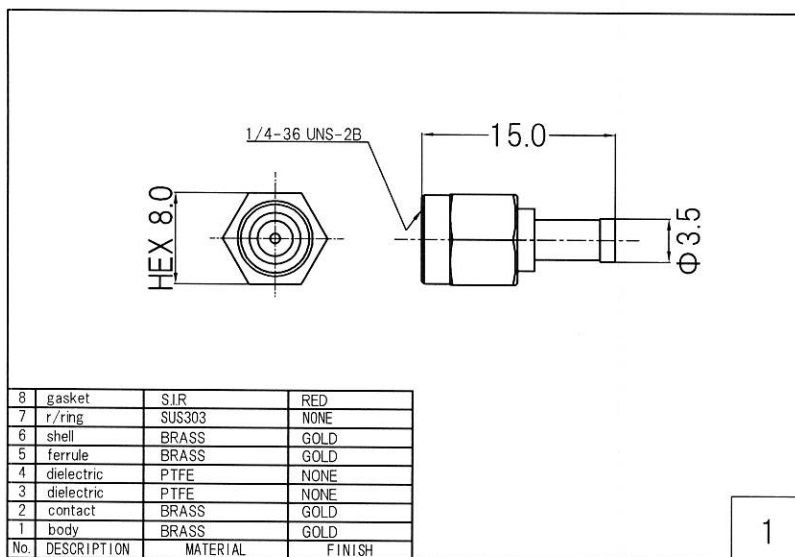

RoHS 2 Support

4	MMCX Plug	MMCX-PL-1.32
3	Coaxial Cable	φ 1.32 Coaxial Cable
2	Heat Shrink Tube	B2 Type
1	SMA Jack	SMA-PS-08G
No.	TYPE	P/N

Drawn	Checked	Approved	Unte
Y.OE	Y.OE	N.IKEO	mm
2018.5.5	2018.5.5	2018.5.5	A4
日本エレパーツ株式会社 NIHON ELEPARTS CO.,LTD.			

HP Drawings		—/—
SMAPG-MMCXPL1.32B		
-L = ※※※※		

This product is a possibility of change without notice.