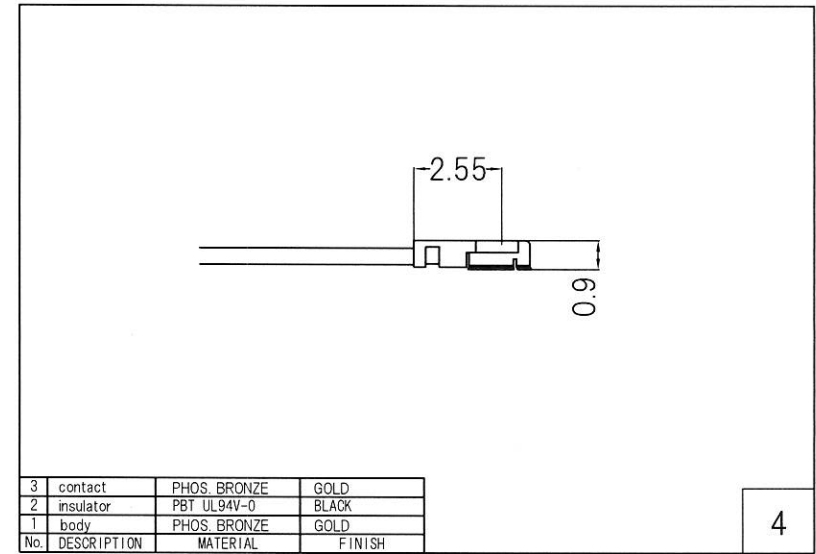

RoHS 2 Support

4	MHF 4 Plug	20448-001R-081
3	Coaxial Cable	φ 0.81 Coaxial Cable
2	Heat Shrink Tube	B2 Type
1	SMA Plug	SMA-PS-08G
No.	TYPE	P/N

Drawn	Checked	Approved	Unte
Y.OE	Y.OE	N.IKEO	mm
2018.5.5	2018.5.5	2018.5.5	A4
日本エレパーツ株式会社 NIHON ELEPARTS CO.,LTD.			

HP Drawings		/-
NAME		SMAPG-MHF4-0.81B
		-L = ※ ※ ※ ※

This product is a possibility of change without notice.