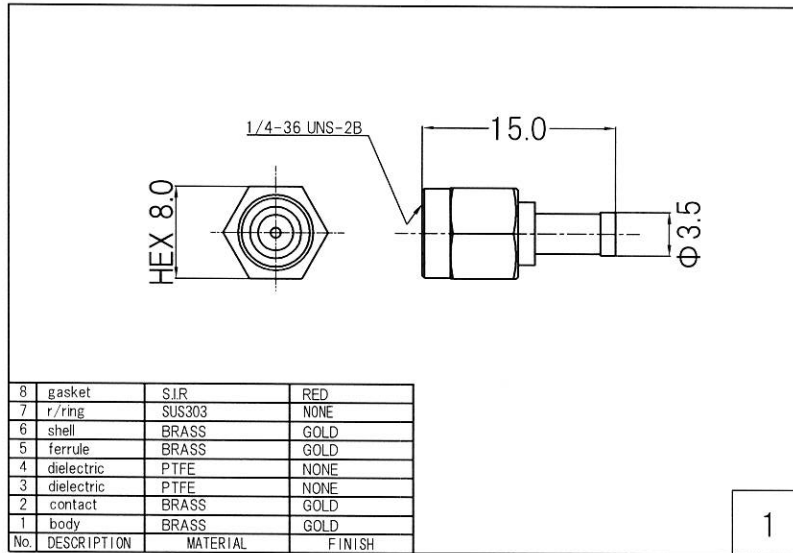

RoHS 2 Support

4	MHF 4 Plug	20448-001R-081
3	Coaxial Cable	φ 0.81 Coaxial Cable
2	Heat Shrink Tube	B2 Type
1	SMA Plug	SMA-PS-08G
No.	TYPE	P/N

Drawn	Checked	Approved	Unte
Y.OE	Y.OE	N.IKEO	mm
2018.5.5	2018.5.5	2018.5.5	A4
日本エレパーツ株式会社 NIHON ELEPARTS CO.,LTD.			

HP Drawings		/-
NAME		SMAPG-MHF4-0.81B
		-L = ※ ※ ※ ※

This product is a possibility of change without notice.