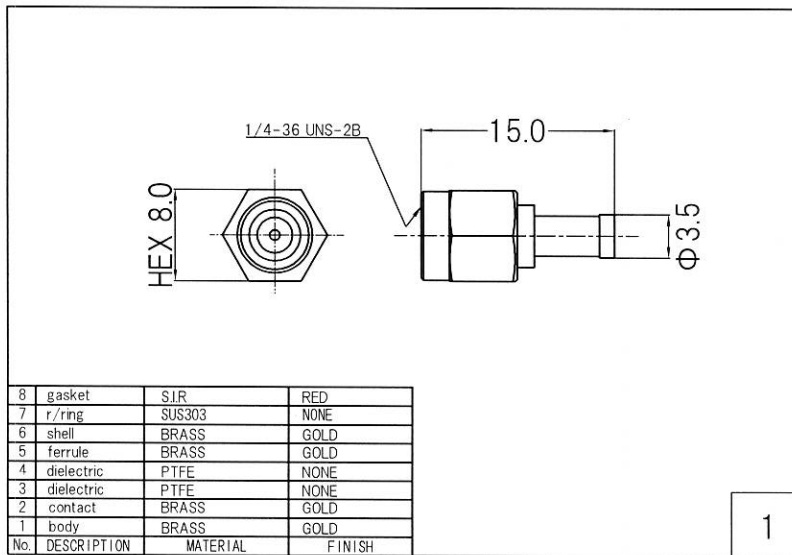

RoHS 2 Support

4	MHF 1 Plug	20278-112R-32
3	Coaxial Cable	φ 1.32 Coaxial Cable
2	Heat Shrink Tube	B2 Type
1	SMA Plug	SMA-PS-08G
No	TYPE	P/N

Drawn	Checked	Approved	Unte
Y.OE	Y.OE	N.IKEO	mm
2018.5.5	2018.5.5	2018.5.5	A4
日本エレパーツ株式会社 NIHON ELEPARTS CO.,LTD.			N A M E

HP Drawings		— / —
SMAPG-MHF1.32B		
-L = ※※※※		

This product is a possibility of change without notice.