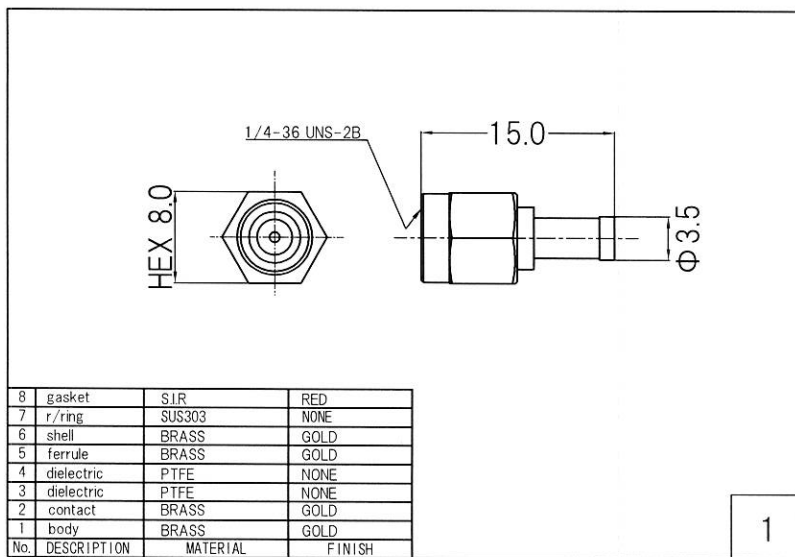

RoHS 2 Support

4	MHF 1 Plug	20278-112R-13
3	Coaxial Cable	φ 1.13 Coaxial Cable
2	Heat Shrink Tube	B2 Type
1	SMA Jack	SMA-PS-08G
No	TYPE	P/N

Drawn	Checked	Approved	Unte
Y.OE	Y.OE	N.IKEO	mm
2018.5.5	2018.5.5	2018.5.5	A4
日本エレパーツ株式会社 NIHON ELEPARTS CO.,LTD.			NAME

HP Drawings		/-
SMAPG-MHF1.13B		
-L = ※※※※		

This product is a possibility of change without notice.