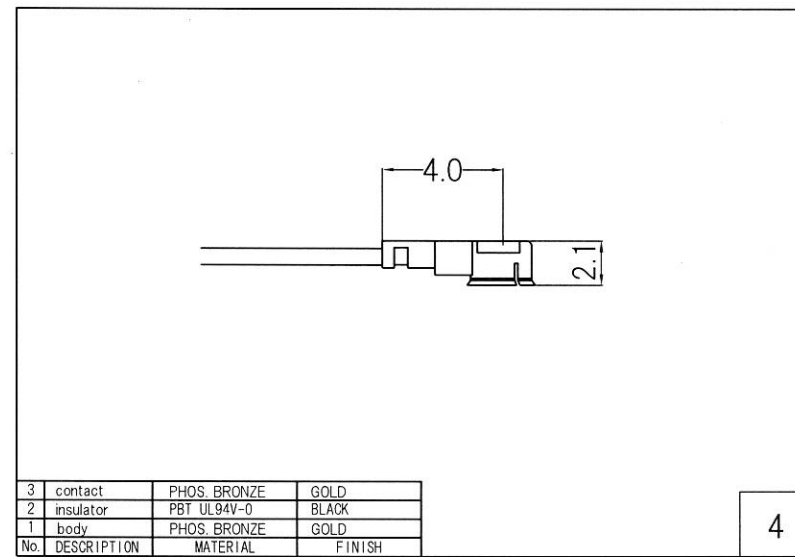

RoHS 2 Support

4	MHF 1 Plug	20278-112R-13
3	Coaxial Cable	φ 1.13 Coaxial Cable
2	Heat Shrink Tube	B2 Type
1	SMA Jack	SMA-PS-08G
No	TYPE	P/N

Drawn	Checked	Approved	Unte
Y.OE	Y.OE	N.IKEO	mm
2018.5.5	2018.5.5	2018.5.5	A4
日本エレパーツ株式会社 NIHON ELEPARTS CO.,LTD.			NAME

HP Drawings		/-
SMAPG-MHF1.13B		
-L = ※※※※		

This product is a possibility of change without notice.