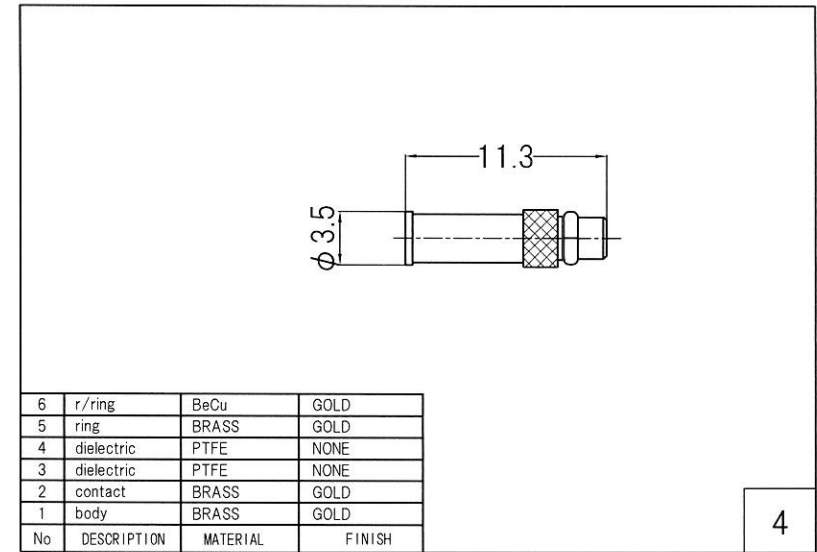

RoHS 2 Support

4	MMCX Plug	MMCX-PS-1.32
3	Coaxial Cable	φ 1.32 Coaxial Cable
2	Heat Shrink Tube	B2 Type
1	SMA Plug	SMA-PS-08
No.	TYPE	P/N

Drawn	Checked	Approved	Unte
Y.OE	Y.OE	N.IKEO	mm
2018.5.5	2018.5.5	2018.5.5	A4
日本エレパーツ株式会社 NIHON ELEPARTS CO.,LTD.			
NAME			

HP Drawings		/-
SMAP-MMCXPS1.32B		
-L = ※※※※		

This product is a possibility of change without notice.