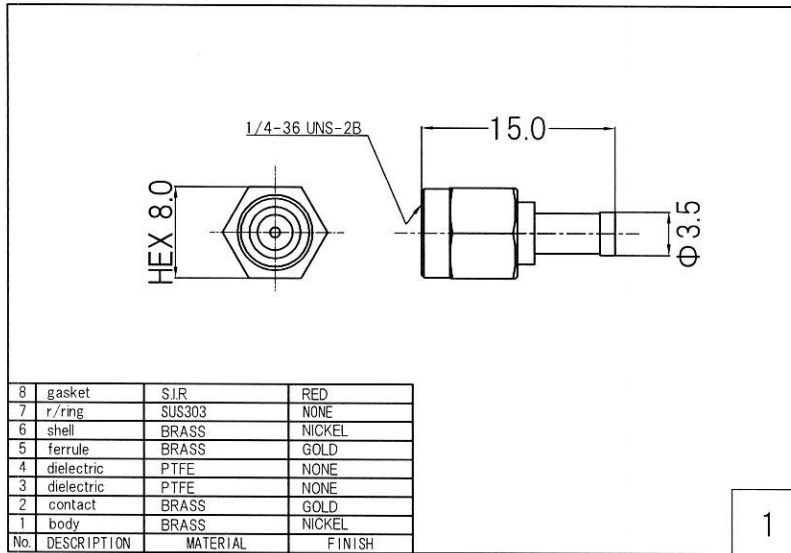

RoHS 2 Support

4	MMCX Plug	MMCX-PS-1.32
3	Coaxial Cable	φ 1.32 Coaxial Cable
2	Heat Shrink Tube	B2 Type
1	SMA Plug	SMA-PS-08
No.	TYPE	P/N

Drawn	Checked	Approved	Unte
Y.OE	Y.OE	N.IKEO	mm
2018.5.5	2018.5.5	2018.5.5	A4
日本エレパーツ株式会社 NIHON ELEPARTS CO.,LTD.			
NAME			

HP Drawings		/-
SMAP-MMCXPS1.32B		
-L = ※※※※		

This product is a possibility of change without notice.