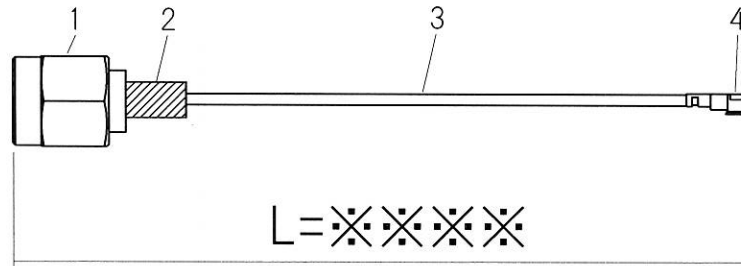

RoHS 2 Support

4	MHF 1 Plug	20278-112R-32
3	Coaxial Cable	φ 1.32 Coaxial Cable
2	Heat Shrink Tube	B2 Type
1	SMA Plug	SMA-PS-08
No.	TYPE	P/N

Drawn	Checked	Approved	Unte
Y.OE	Y.OE	N.IKEO	mm
2018.5.5	2018.5.5	2018.5.5	A4
日本エレパーツ株式会社 NIHON ELEPARTS CO.,LTD.			NAME

HP Drawings		/-
SMAP-MHF1.32B		-L = 4x

This product is a possibility of change without notice.