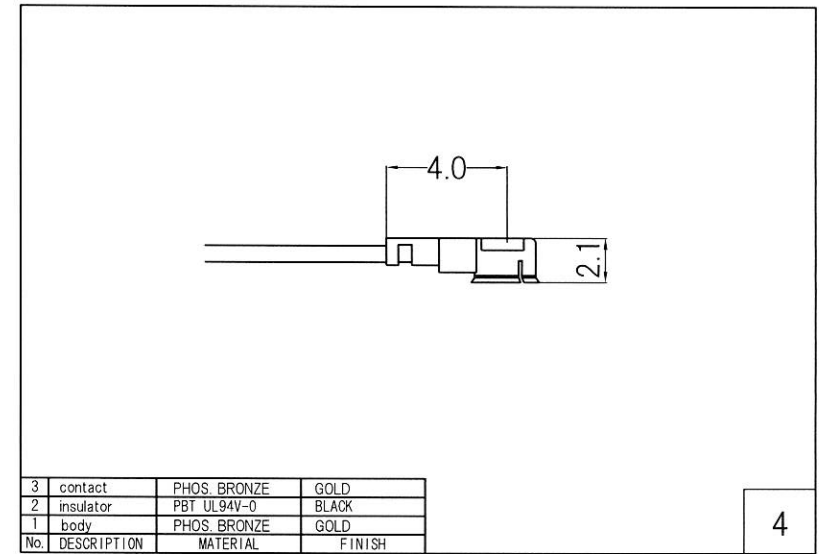

RoHS 2 Support

4	MHF 1 Plug	20278-112R-32
3	Coaxial Cable	φ 1.32 Coaxial Cable
2	Heat Shrink Tube	B2 Type
1	SMA Plug	SMA-PS-08
No.	TYPE	P/N

Drawn	Checked	Approved	Unte
Y.OE	Y.OE	N.IKEO	mm
2018.5.5	2018.5.5	2018.5.5	A4
日本エレパーツ株式会社 NIHON ELEPARTS CO.,LTD.			NAME

HP Drawings		/-
SMAP-MHF1.32B		-L = 4x

This product is a possibility of change without notice.