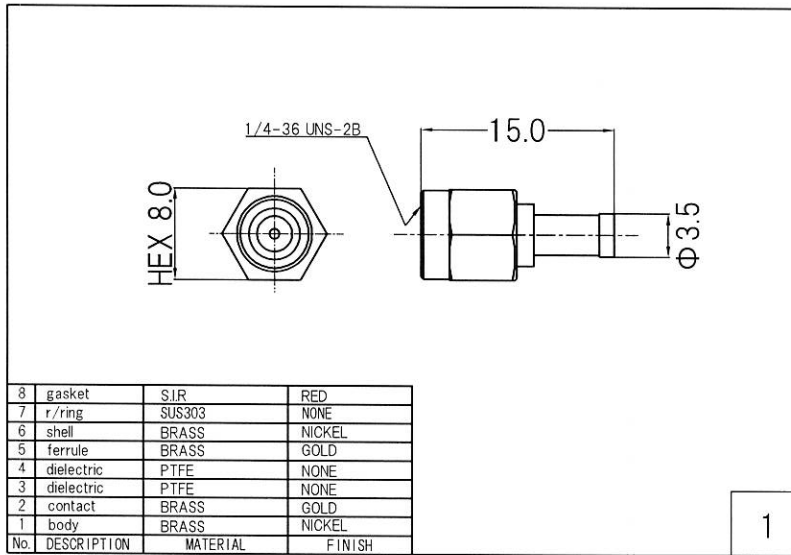

RoHS 2 Support

4	MHF 1 Plug	20278-112R-32
3	Coaxial Cable	φ 1.32 Coaxial Cable
2	Heat Shrink Tube	B2 Type
1	SMA Plug	SMA-PS-08
No.	TYPE	P/N

Drawn	Checked	Approved	Unte
Y.OE	Y.OE	N.IKEO	mm
2018.5.5	2018.5.5	2018.5.5	A4
日本エレパーツ株式会社 NIHON ELEPARTS CO.,LTD.			NAME

HP Drawings		/-
SMAP-MHF1.32B		-L = 4x

This product is a possibility of change without notice.