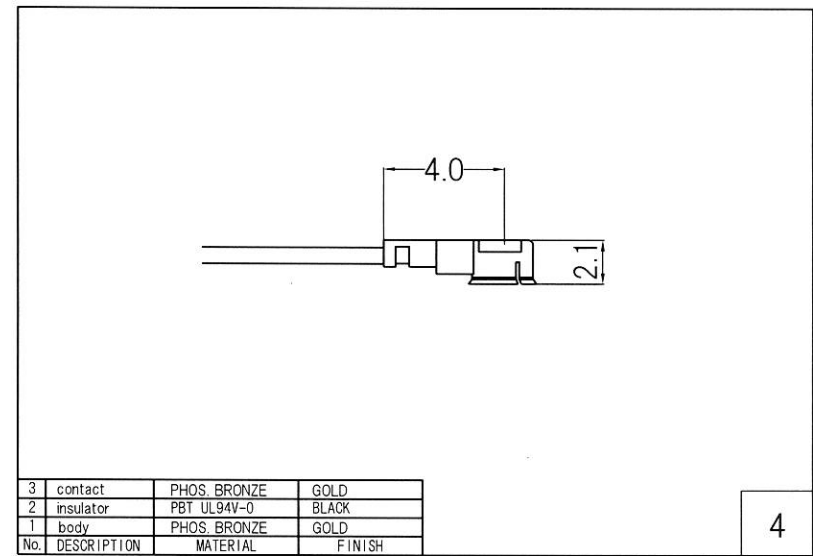

RoHS 2 Support

4	MHF 1 Plug	20278-112R-13
3	Coaxial Cable	φ 1.13 Coaxial Cable
2	Heat Shrink Tube	B2 Type
1	SMA Jack	SMA-PS-08
No	TYPE	P/N

Drawn	Checked	Approved	Unte
Y.OE	Y.OE	N.IKEO	mm
2018.5.5	2018.5.5	2018.5.5	A4
日本エレパーツ株式会社 NIHON ELEPARTS CO.,LTD.			
NAME			

HP Drawings		/-
SMAP-MHF1.13B		
-L = ※※※※		

This product is a possibility of change without notice.