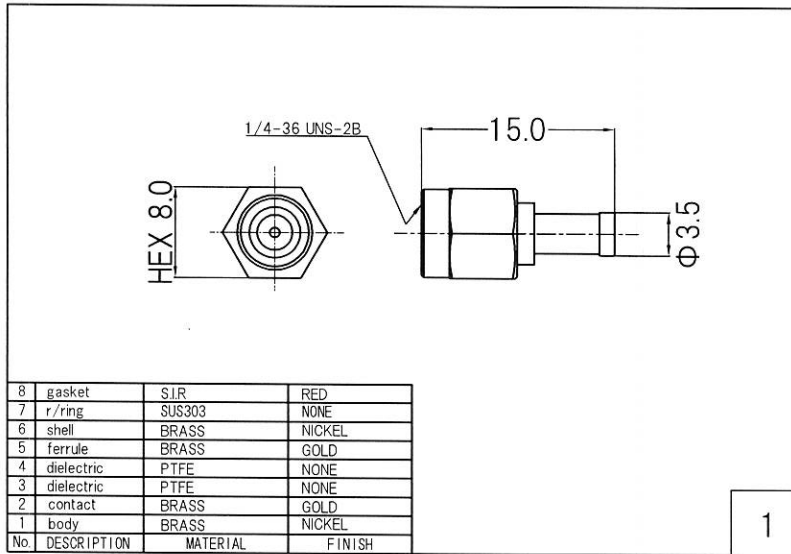

RoHS 2 Support

4	MCX Plug	MCX-PL-1.32
3	Coaxial Cable	φ 1.32 Coaxial Cable
2	Heat Shrink Tube	B2 Type
1	SMA Plug	SMA-PS-08
No.	TYPE	P/N

Drawn	Checked	Approved	Unte
Y.OE	Y.OE	N.IKEO	mm
2018.5.5	2018.5.5	2018.5.5	A4
日本エレパーツ株式会社 NIHON ELEPARTS CO.,LTD.			
NAME			

HP Drawings		/ -
SMAP-MCXPL1.32B		
-L = ※※※※		

This product is a possibility of change without notice.