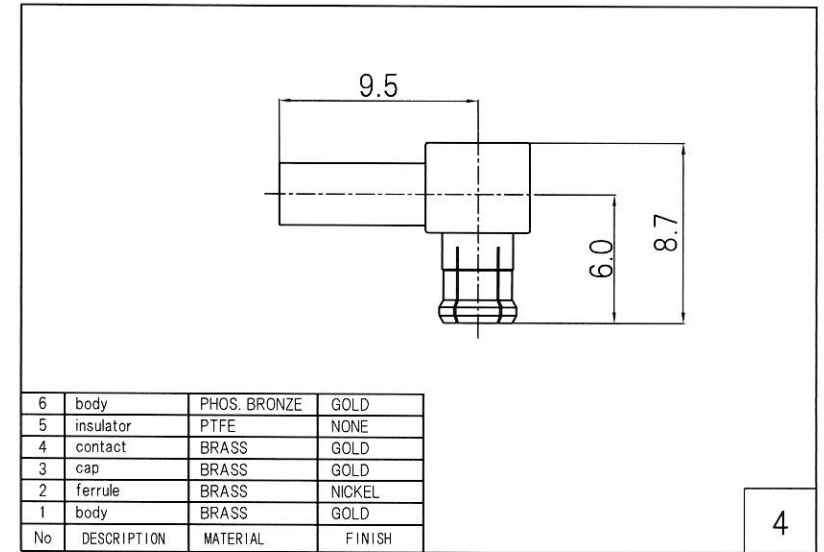

RoHS 2 Support

4	MCX Plug	MCX-PL-1.32
3	Coaxial Cable	φ 1.32 Coaxial Cable
2	Heat Shrink Tube	B2 Type
1	SMA Plug	SMA-PS-08
No.	TYPE	P/N

Drawn	Checked	Approved	Unte
Y.OE	Y.OE	N.IKEO	mm
2018.5.5	2018.5.5	2018.5.5	A4
日本エレパーツ株式会社 NIHON ELEPARTS CO.,LTD.			
NAME			

HP Drawings		/ -
SMAP-MCXPL1.32B		
-L = ※※※※		

This product is a possibility of change without notice.