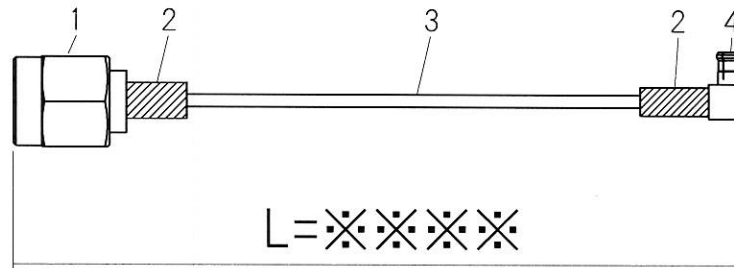

RoHS 2 Support

4	MCX Plug	MCX-PL-1.32
3	Coaxial Cable	φ 1.32 Coaxial Cable
2	Heat Shrink Tube	B2 Type
1	SMA Plug	SMA-PS-08
No.	TYPE	P/N

Drawn	Checked	Approved	Unte
Y.OE	Y.OE	N.IKEO	mm
2018.5.5	2018.5.5	2018.5.5	A4
日本エレパーツ株式会社 NIHON ELEPARTS CO.,LTD.			
NAME			

HP Drawings		/ -
SMAP-MCXPL1.32B		
-L = ※※※※		

This product is a possibility of change without notice.