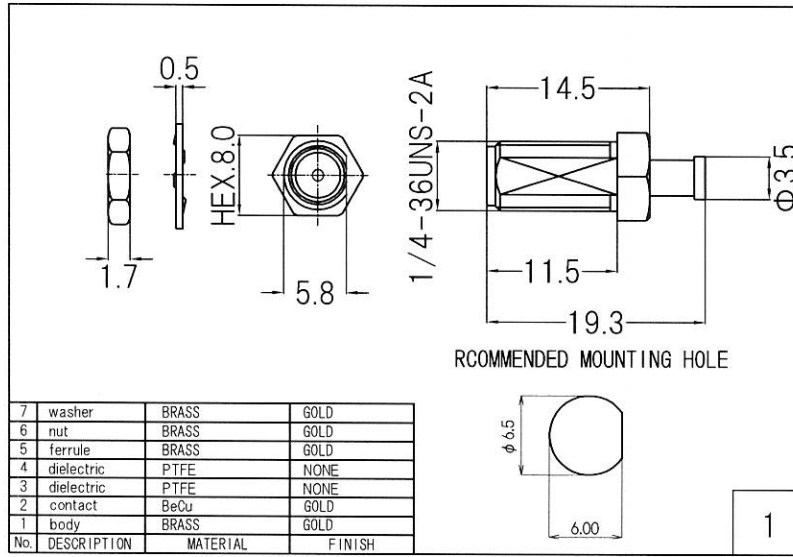

RoHS 2 Support

4	MS156C Plug	MS156C-LP-068
3	Coaxial Cable	φ 1.13 Coaxial Cable
2	Heat Shrink Tube	B2 Type
1	SMA Jack	SMA-RSF-083G
No	TYPE	P/N

Drawn	Checked	Approved	Unte
Y.OE	Y.OE	N.IKEO	mm
2018.5.5	2018.5.5	2018.5.5	A4
日本エレパーツ株式会社 NIHON ELEPARTS CO.,LTD.			NAME

HP Drawings		/-
SMAJG-MS156CG		-L = ※※※※

This product is a possibility of change without notice.