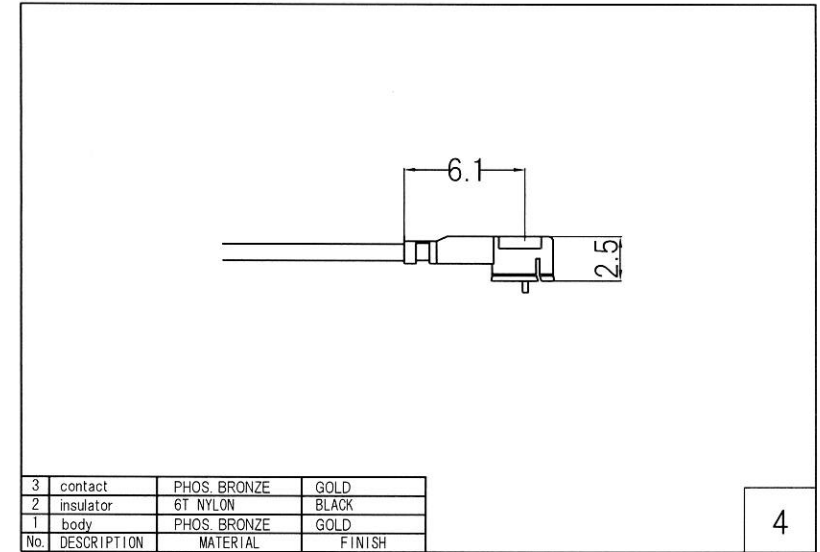

RoHS 2 Support

4	MS156C Plug	MS156C-LP-068
3	Coaxial Cable	φ 1.13 Coaxial Cable
2	Heat Shrink Tube	B2 Type
1	SMA Jack	SMA-RSF-083G
No	TYPE	P/N

Drawn	Checked	Approved	Unte
Y.OE	Y.OE	N.IKEO	mm
2018.5.5	2018.5.5	2018.5.5	A4
日本エレパーツ株式会社 NIHON ELEPARTS CO.,LTD.			NAME

HP Drawings		/-
SMAJG-MS156CG		-L = ※※※※

This product is a possibility of change without notice.