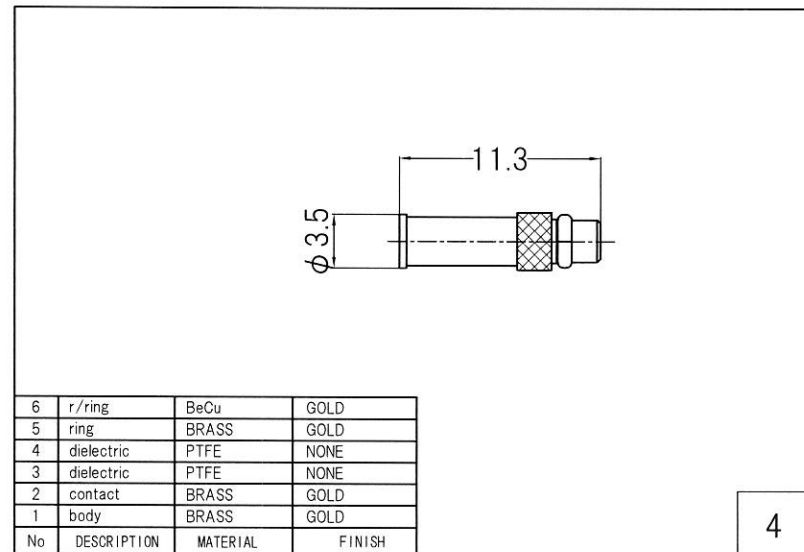

RoHS 2 Support

4	MMCX Plug	MMCX-PS-1.32
3	Coaxial Cable	φ 1.32 Coaxial Cable
2	Heat Shrink Tube	B2 Type
1	SMA Jack	SMA-RSF-083G
No.	TYPE	P/N

Drawn	Checked	Approved	Unte
Y.OE	Y.OE	N.IKEO	mm
2018.5.5	2018.5.5	2018.5.5	A4
日本エレパーツ株式会社 NIHON ELEPARTS CO.,LTD.			NAME

HP Drawings		/-
SMAJG-MMCXPS1.32B		-L = ※※※※

This product is a possibility of change without notice.