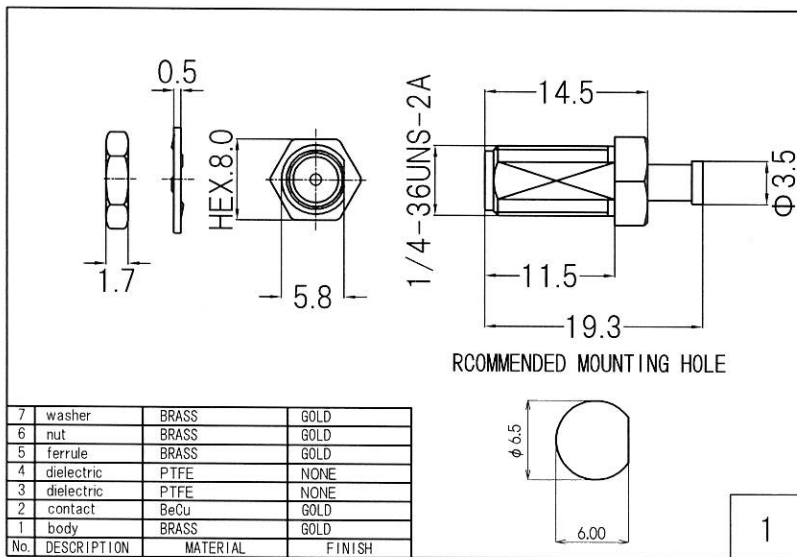

RoHS 2 Support

4	MMCX Plug	MMCX-PS-1.32
3	Coaxial Cable	φ 1.32 Coaxial Cable
2	Heat Shrink Tube	B2 Type
1	SMA Jack	SMA-RSF-083G
No.	TYPE	P/N

Drawn	Checked	Approved	Unte
Y.OE	Y.OE	N.IKEO	mm
2018.5.5	2018.5.5	2018.5.5	A4
日本エレパーツ株式会社 NIHON ELEPARTS CO.,LTD.			NAME

HP Drawings		/-
SMAJG-MMCXPS1.32B		-L = ※※※※

This product is a possibility of change without notice.