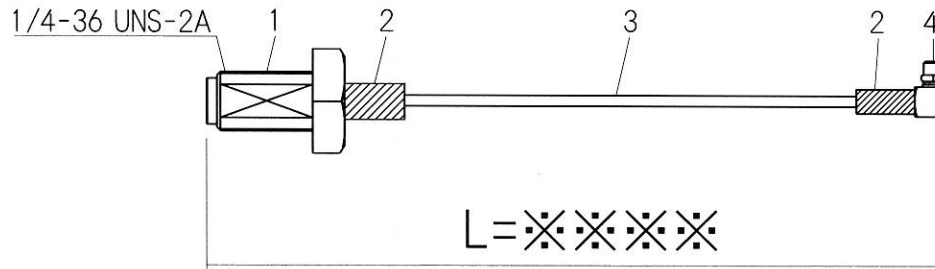

RoHS 2 Support

4	MMCX Plug	MMCX-PL-1.32
3	Coaxial Cable	ϕ 1.32 Coaxial Cable
2	Heat Shrink Tube	B2 Type
1	SMA Jack	SMA-RSF-083G
No.	TYPE	P/N

Drawn	Checked	Approved	Unte
Y.OE	Y.OE	N.IKEO	mm
2018.5.5	2018.5.5	2018.5.5	A4
日本エレパーツ株式会社 NIHON ELEPARTS CO.,LTD.			NAME

HP Drawings		/-
SMAJG-MMCXPL1.32B		-L = $\times \times \times \times$

This product is a possibility of change without notice.