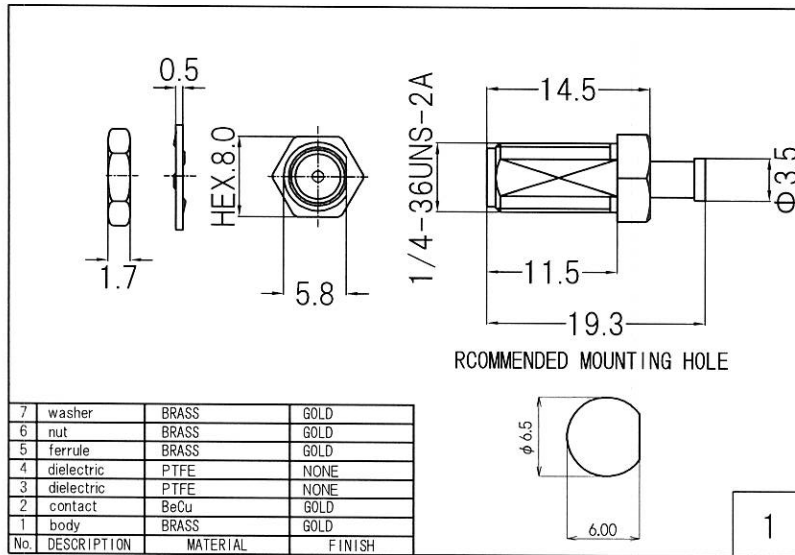

RoHS 2 Support

4	MMCX Plug	MMCX-PL-1.32
3	Coaxial Cable	ϕ 1.32 Coaxial Cable
2	Heat Shrink Tube	B2 Type
1	SMA Jack	SMA-RSF-083G
No.	TYPE	P/N

Drawn	Checked	Approved	Unte
Y.OE	Y.OE	N.IKEO	mm
2018.5.5	2018.5.5	2018.5.5	A4
日本エレパーツ株式会社 NIHON ELEPARTS CO.,LTD.			NAME

HP Drawings		/-
SMAJG-MMCXPL1.32B		-L = $\times \times \times \times$

This product is a possibility of change without notice.