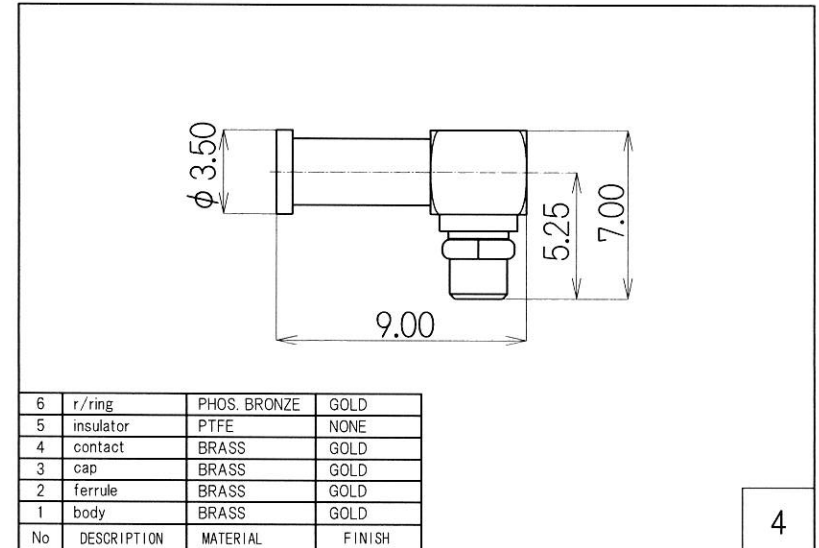

RoHS 2 Support

4	MMCX Plug	MMCX-PL-1.32
3	Coaxial Cable	ϕ 1.32 Coaxial Cable
2	Heat Shrink Tube	B2 Type
1	SMA Jack	SMA-RSF-083G
No.	TYPE	P/N

Drawn	Checked	Approved	Unte
Y.OE	Y.OE	N.IKEO	mm
2018.5.5	2018.5.5	2018.5.5	A4
日本エレパーツ株式会社 NIHON ELEPARTS CO.,LTD.			NAME

HP Drawings		/-
SMAJG-MMCXPL1.32B		-L = $\times \times \times \times$

This product is a possibility of change without notice.