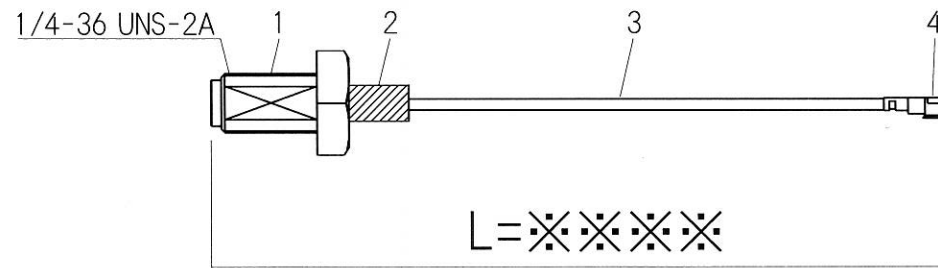

RoHS 2 Support

4	MHF 1 Plug	20278-112R-32
3	Coaxial Cable	φ 1.32 Coaxial Cable
2	Heat Shrink Tube	B2 Type
1	SMA Jack	SMA-RSF-083G
No.	TYPE	P/N

Drawn	Checked	Approved	Unte
Y.OE	Y.OE	N.IKEO	mm
2018.5.5	2018.5.5	2018.5.5	A4
日本エレパーツ株式会社 NIHON ELEPARTS CO.,LTD.			NAME

HP Drawings		—/—
SMAJG-MHF1.32B		-L = 4x

This product is a possibility of change without notice.