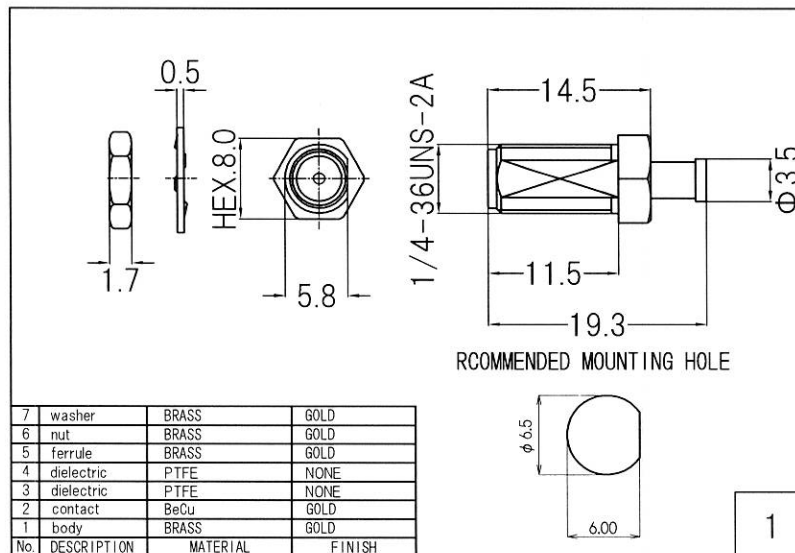

RoHS 2 Support

4	MHF 1 Plug	20278-112R-32
3	Coaxial Cable	φ 1.32 Coaxial Cable
2	Heat Shrink Tube	B2 Type
1	SMA Jack	SMA-RSF-083G
No.	TYPE	P/N

Drawn	Checked	Approved	Unte
Y.OE	Y.OE	N.IKEO	mm
2018.5.5	2018.5.5	2018.5.5	A4
日本エレパーツ株式会社 NIHON ELEPARTS CO.,LTD.			NAME

HP Drawings		—/—
SMAJG-MHF1.32B		-L = 4x

This product is a possibility of change without notice.