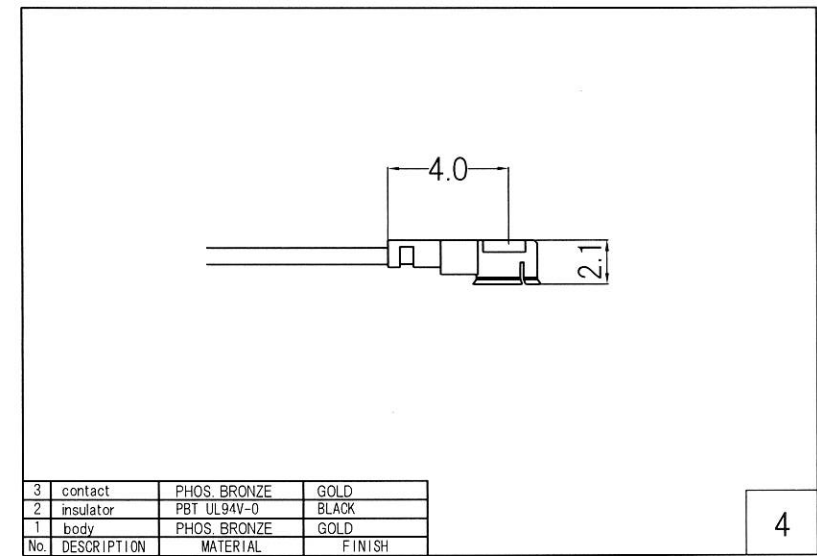

RoHS 2 Support

4	MHF 1 Plug	20278-112R-32
3	Coaxial Cable	φ 1.32 Coaxial Cable
2	Heat Shrink Tube	B2 Type
1	SMA Jack	SMA-RSF-083G
No.	TYPE	P/N

Drawn	Checked	Approved	Unte
Y.OE	Y.OE	N.IKEO	mm
2018.5.5	2018.5.5	2018.5.5	A4
日本エレパーツ株式会社 NIHON ELEPARTS CO.,LTD.			NAME

HP Drawings		—/—
SMAJG-MHF1.32B		-L = 4x

This product is a possibility of change without notice.