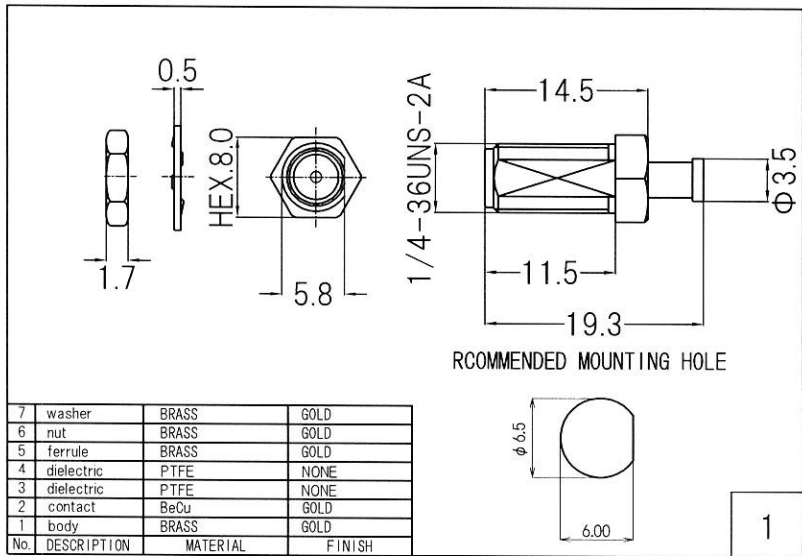

RoHS 2 Support

4	MCX Plug	MCX-PL-1.32
3	Coaxial Cable	ϕ 1.32 Coaxial Cable
2	Heat Shrink Tube	B2 Type
1	SMA Jack	SMA-RSF-083G
No.	TYPE	P/N

Drawn	Checked	Approved	Unte
Y.OE	Y.OE	N.IKEO	mm
2018.5.5	2018.5.5	2018.5.5	A4
日本エレパーツ株式会社 NIHON ELEPARTS CO.,LTD.			NAME

HP Drawings		/-
SMAJG-MCXPL1.32B		-L = $\times \times \times \times$

This product is a possibility of change without notice.