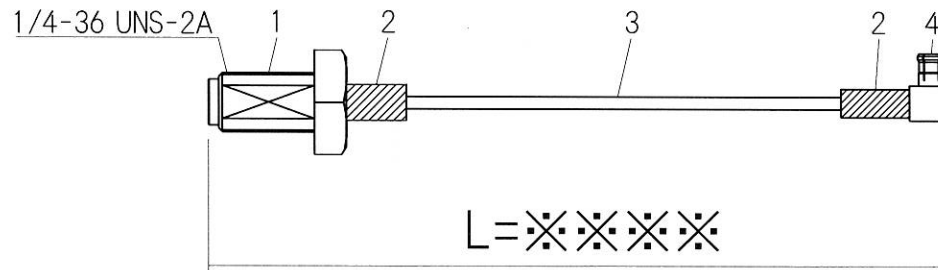

RoHS 2 Support

4	MCX Plug	MCX-PL-1.32
3	Coaxial Cable	ϕ 1.32 Coaxial Cable
2	Heat Shrink Tube	B2 Type
1	SMA Jack	SMA-RSF-083G
No.	TYPE	P/N

Drawn	Checked	Approved	Unte
Y.OE	Y.OE	N.IKEO	mm
2018.5.5	2018.5.5	2018.5.5	A4
日本エレパーツ株式会社 NIHON ELEPARTS CO.,LTD.			NAME

HP Drawings		/-
SMAJG-MCXPL1.32B		-L = $\times \times \times \times$

This product is a possibility of change without notice.