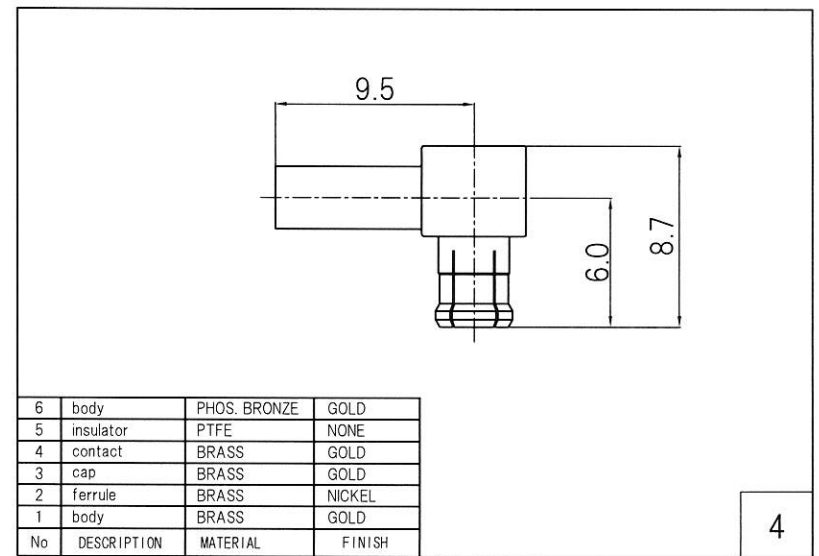

RoHS 2 Support

4	MCX Plug	MCX-PL-1.32
3	Coaxial Cable	ϕ 1.32 Coaxial Cable
2	Heat Shrink Tube	B2 Type
1	SMA Jack	SMA-RSF-083G
No.	TYPE	P/N

Drawn	Checked	Approved	Unte
Y.OE	Y.OE	N.IKEO	mm
2018.5.5	2018.5.5	2018.5.5	A4
日本エレパーツ株式会社 NIHON ELEPARTS CO.,LTD.			NAME

HP Drawings		/-
SMAJG-MCXPL1.32B		-L = $\times \times \times \times$

This product is a possibility of change without notice.