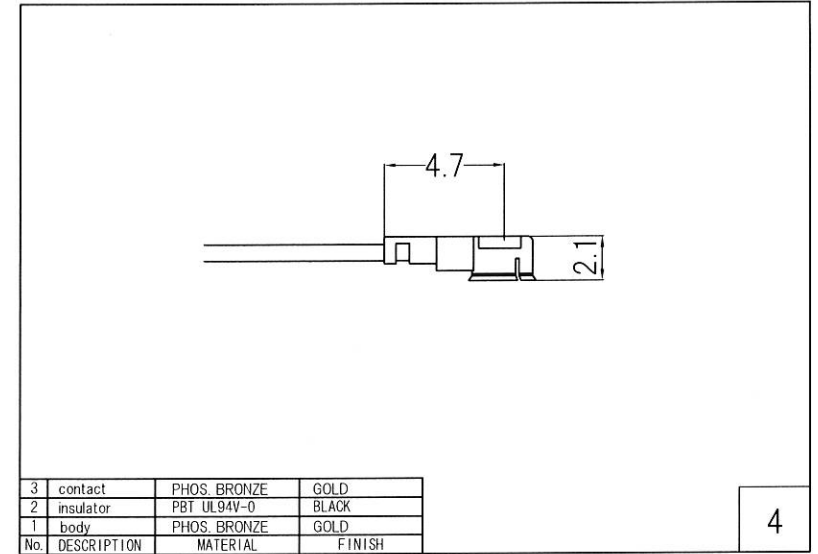

RoHS 2 Support

IP67 Product

4	MHF 1 Plug	20351-112R-37
3	Coaxial Cable	ϕ 1.37 Coaxial Cable
2	Heat Shrink Tube	B2 Type
1	SMA Jack	SMA-RSF-084
No.	TYPE	P/N

Drawn	Checked	Approved	Unte
Y.OE	Y.OE	N.IKEO	mm
2018.5.5	2018.5.5	2018.5.5	A4
日本エレパーツ株式会社 NIHON ELEPARTS CO.,LTD.			NAME

HP Drawings		/-
SMAJB-MHF1.37B		-L = $\times \times \times \times$

This product is a possibility of change without notice.