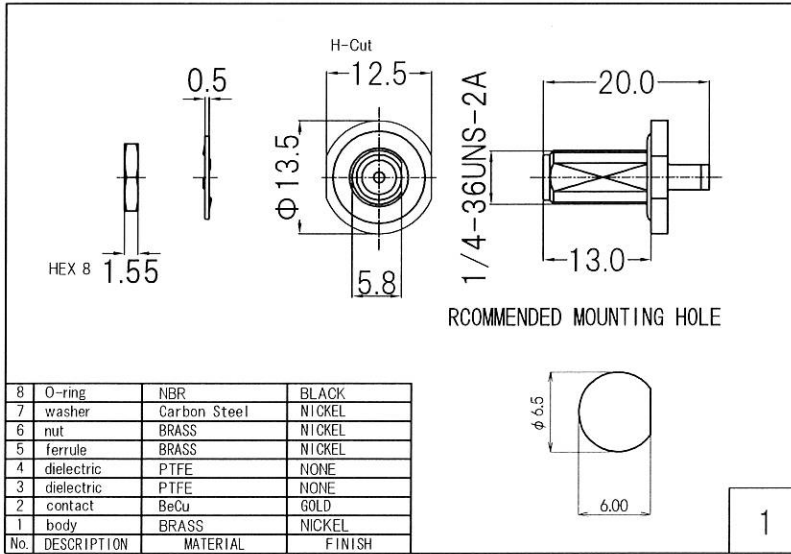

RoHS 2 Support

IP67 Product

4	MHF 1 Plug	20351-112R-37
3	Coaxial Cable	ϕ 1.37 Coaxial Cable
2	Heat Shrink Tube	B2 Type
1	SMA Jack	SMA-RSF-084
No.	TYPE	P/N

Drawn	Checked	Approved	Unte
Y.OE	Y.OE	N.IKEO	mm
2018.5.5	2018.5.5	2018.5.5	A4
日本エレパーツ株式会社 NIHON ELEPARTS CO.,LTD.			NAME

HP Drawings		/-
SMAJB-MHF1.37B		-L = $\times \times \times \times$

This product is a possibility of change without notice.