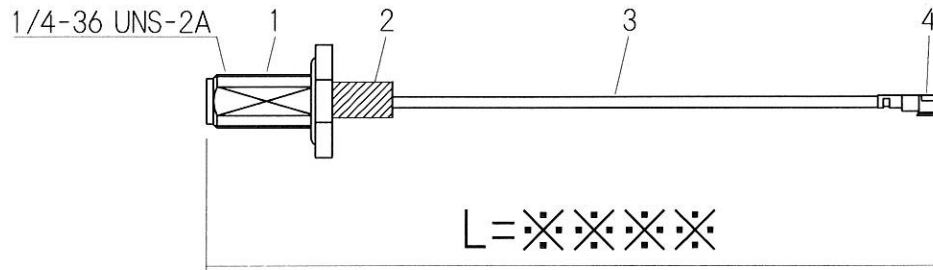

RoHS 2 Support

IP67 Product

4	MHF 1 Plug	20351-112R-37
3	Coaxial Cable	ϕ 1.37 Coaxial Cable
2	Heat Shrink Tube	B2 Type
1	SMA Jack	SMA-RSF-084
No.	TYPE	P/N

Drawn	Checked	Approved	Unte
Y.OE	Y.OE	N.IKEO	mm
2018.5.5	2018.5.5	2018.5.5	A4
日本エレパーツ株式会社 NIHON ELEPARTS CO.,LTD.			NAME

HP Drawings		/-
SMAJB-MHF1.37B		-L = $\times \times \times \times$

This product is a possibility of change without notice.