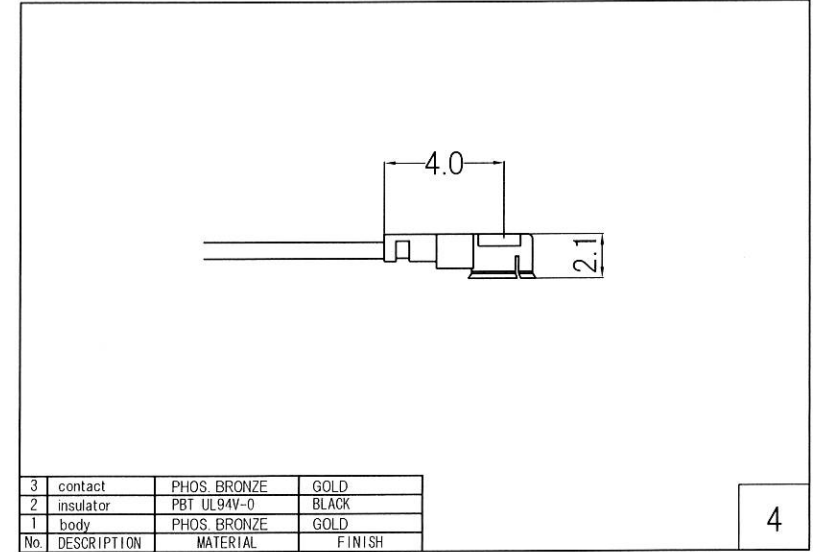

RoHS 2 Support

IP67 Product

4	MHF 1 Plug	20278-112R-32
3	Coaxial Cable	φ 1.32 Coaxial Cable
2	Heat Shrink Tube	B2 Type
1	SMA Jack	SMA-RSF-084
No.	TYPE	P/N

Drawn	Checked	Approved	Unte
Y.OE	Y.OE	N.IKEO	mm
2018.5.5	2018.5.5	2018.5.5	A4
日本エレパーツ株式会社 NIHON ELEPARTS CO.,LTD.			NAME

HP Drawings		—/—
SMAJB-MHF1.32B		-L = ※※※※

This product is a possibility of change without notice.