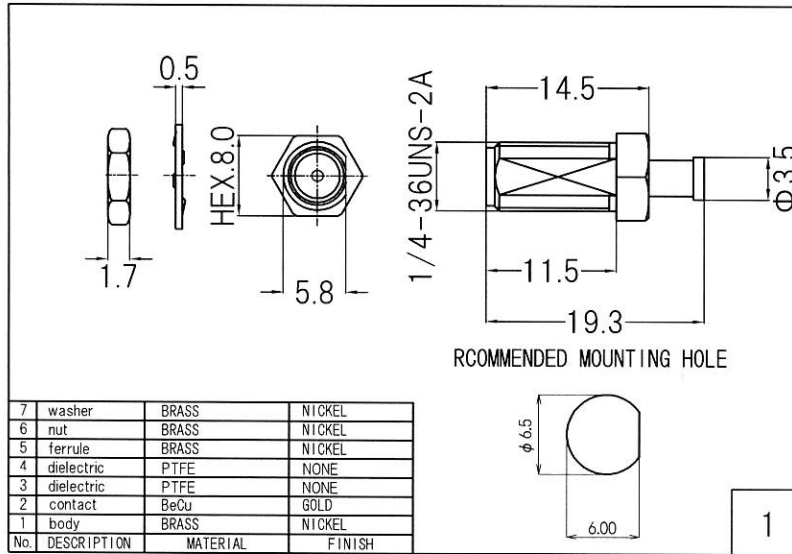

RoHS 2 Support

4	MS156C Plug	MS156C-LP-068
3	Coaxial Cable	$\phi$ 1.13 Coaxial Cable
2	Heat Shrink Tube	B2 Type
1	SMA Jack	SMA-RSF-083
No.	TYPE	P/N

Drawn	Checked	Approved	Unte
Y.OE	Y.OE	N.IKEO	mm
2018.5.5	2018.5.5	2018.5.5	A4
日本エレパーツ株式会社 NIHON ELEPARTS CO.,LTD.			NAME

HP Drawings		- / -
SMAJ-MS156CG		-L = ※※※※

This product is a possibility of change without notice.