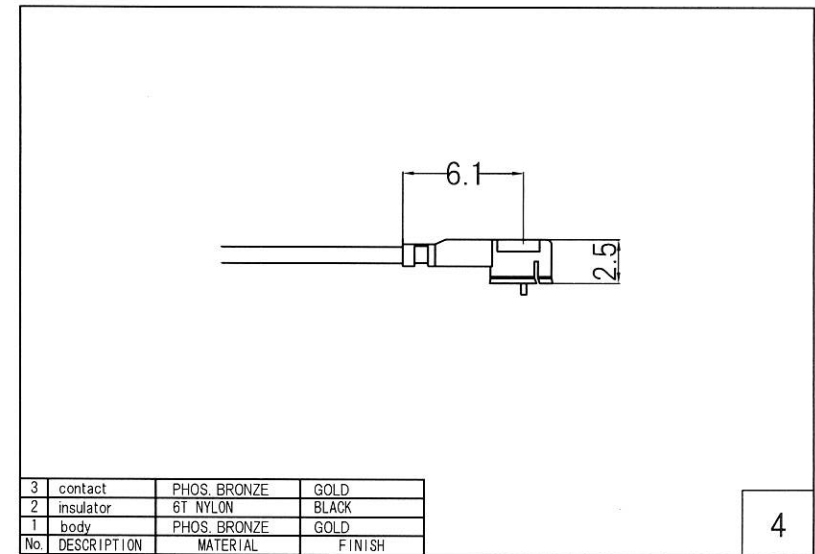

RoHS 2 Support

4	MS156C Plug	MS156C-LP-068
3	Coaxial Cable	$\phi$ 1.13 Coaxial Cable
2	Heat Shrink Tube	B2 Type
1	SMA Jack	SMA-RSF-083
No.	TYPE	P/N

Drawn	Checked	Approved	Unte
Y.OE	Y.OE	N.IKEO	mm
2018.5.5	2018.5.5	2018.5.5	A4
日本エレパーツ株式会社 NIHON ELEPARTS CO.,LTD.			NAME

HP Drawings		- / -
SMAJ-MS156CG		-L = ※※※※

This product is a possibility of change without notice.