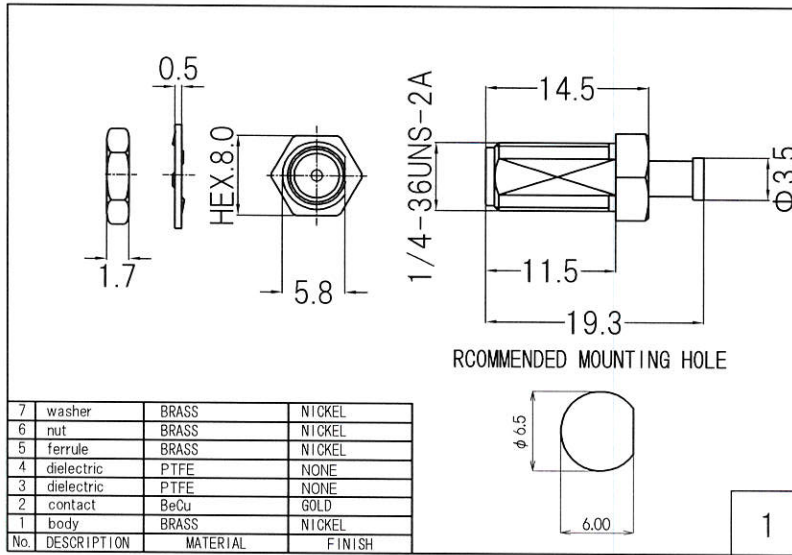

RoHS 2 Support

4	MMCX Plug	MMCX-PS-1.32
3	Coaxial Cable	φ 1.32 Coaxial Cable
2	Heat Shrink Tube	B2 Type
1	SMA Jack	SMA-RSF-083NI
No.	TYPE	P/N

Drawn	Checked	Approved	Unte
Y.OE	Y.OE	N.IKEO	mm
2018.5.5	2018.5.5	2018.5.5	A4
日本エレパーツ株式会社 NIHON ELEPARTS CO.,LTD.			NAME

HP Drawings		/-
SMAJ-MMCXPS1.32B		-L = ※※※※

This product is a possibility of change without notice.