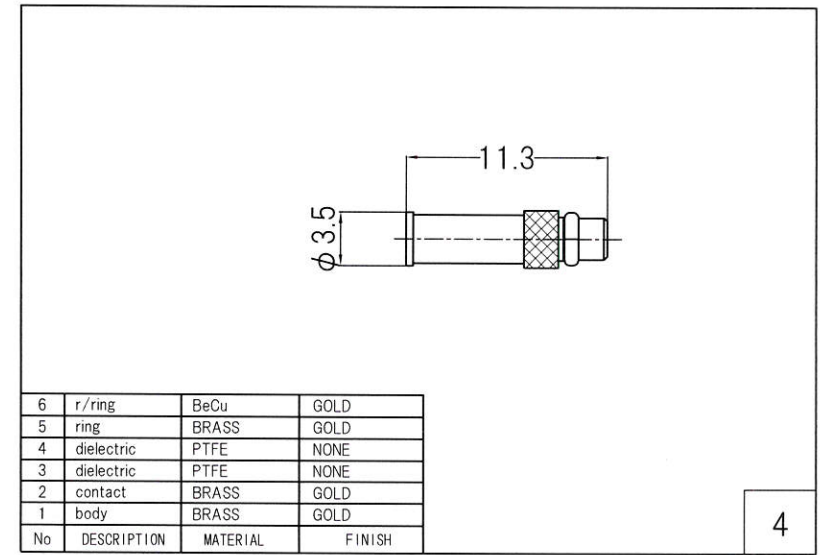

RoHS 2 Support

4	MMCX Plug	MMCX-PS-1.32
3	Coaxial Cable	φ 1.32 Coaxial Cable
2	Heat Shrink Tube	B2 Type
1	SMA Jack	SMA-RSF-083NI
No.	TYPE	P/N

Drawn	Checked	Approved	Unte
Y.OE	Y.OE	N.IKEO	mm
2018.5.5	2018.5.5	2018.5.5	A4
日本エレパーツ株式会社 NIHON ELEPARTS CO.,LTD.			NAME

HP Drawings		/-
SMAJ-MMCXPS1.32B		-L = ※※※※

This product is a possibility of change without notice.