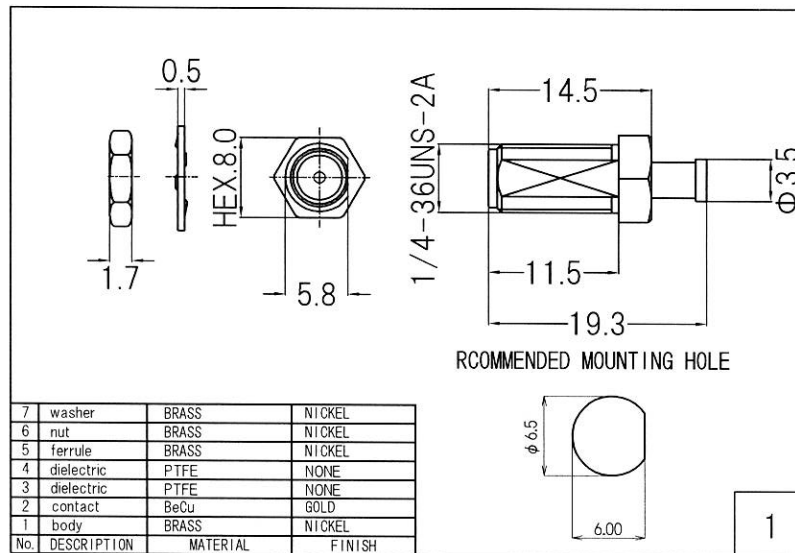

RoHS 2 Support

4	MHF 4 Plug	20448-001R-081
3	Coaxial Cable	φ 0.81 Coaxial Cable
2	Heat Shrink Tube	B2 Type
1	SMA Jack	SMA-RSF-083NI
No	TYPE	P/N

Drawn	Checked	Approved	Unte
Y.OE	Y.OE	N.IKEO	mm
2018.5.5	2018.5.5	2018.5.5	A4
日本エレパーツ株式会社 NIHON ELEPARTS CO.,LTD.			
NAME			

HP Drawings		/-
SMAJ-MHF4-0.81B		-L = ※※※※

This product is a possibility of change without notice.