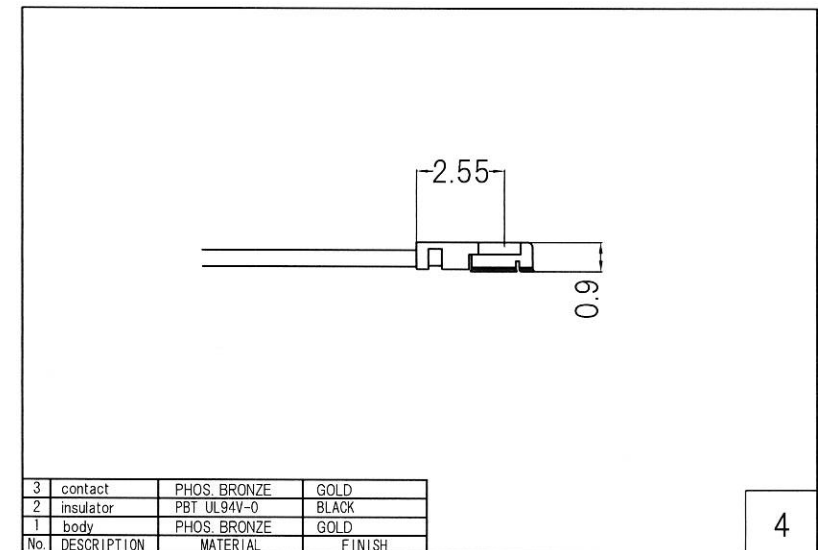

RoHS 2 Support

4	MHF 4 Plug	20448-001R-081
3	Coaxial Cable	φ 0.81 Coaxial Cable
2	Heat Shrink Tube	B2 Type
1	SMA Jack	SMA-RSF-083NI
No	TYPE	P/N

Drawn	Checked	Approved	Unte
Y.OE	Y.OE	N.IKEO	mm
2018.5.5	2018.5.5	2018.5.5	A4
日本エレパーツ株式会社 NIHON ELEPARTS CO.,LTD.			
NAME			

HP Drawings		/-
SMAJ-MHF4-0.81B		-L = ※※※※

This product is a possibility of change without notice.