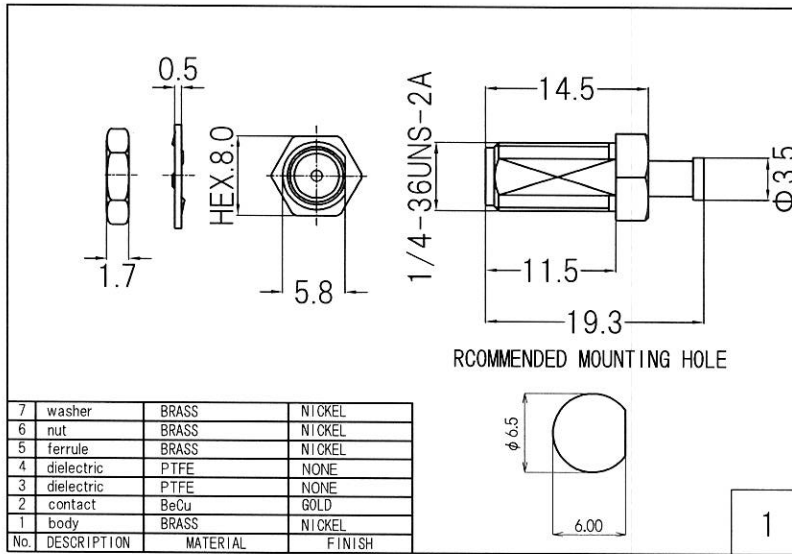

RoHS 2 Support

4	MHF 1 Plug	20351-112R-37
3	Coaxial Cable	φ 1.37 Coaxial Cable
2	Heat Shrink Tube	B2 Type
1	SMA Jack	SMA-RSF-083NI
No	TYPE	P/N

Drawn	Checked	Approved	Unte
Y.OE	Y.OE	N.IKEO	mm
2018.5.5	2018.5.5	2018.5.5	A4

日本エレパーツ株式会社
NIHON ELEPARTS CO.,LTD.

NAME

HP Drawings

SMAJ-MHF1.37B

-L = ※※※※

This product is a possibility of change without notice.