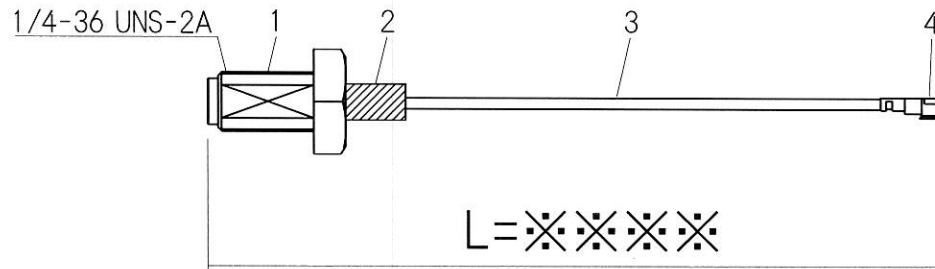

RoHS 2 Support

4	MHF 1 Plug	20351-112R-37
3	Coaxial Cable	φ 1.37 Coaxial Cable
2	Heat Shrink Tube	B2 Type
1	SMA Jack	SMA-RSF-083NI
No	TYPE	P/N

Drawn	Checked	Approved	Unte
Y.OE	Y.OE	N.IKEO	mm
2018.5.5	2018.5.5	2018.5.5	A4