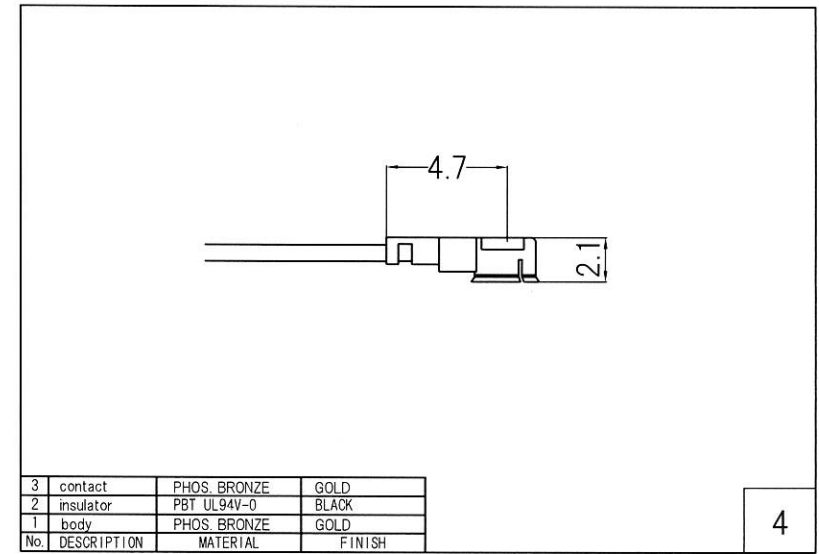

RoHS 2 Support

4	MHF 1 Plug	20351-112R-37
3	Coaxial Cable	φ 1.37 Coaxial Cable
2	Heat Shrink Tube	B2 Type
1	SMA Jack	SMA-RSF-083NI
No	TYPE	P/N

Drawn	Checked	Approved	Unte
Y.OE	Y.OE	N.IKEO	mm
2018.5.5	2018.5.5	2018.5.5	A4

日本エレパーツ株式会社
NIHON ELEPARTS CO.,LTD.

NAME

HP Drawings

SMAJ-MHF1.37B

-L = ※※※※

This product is a possibility of change without notice.