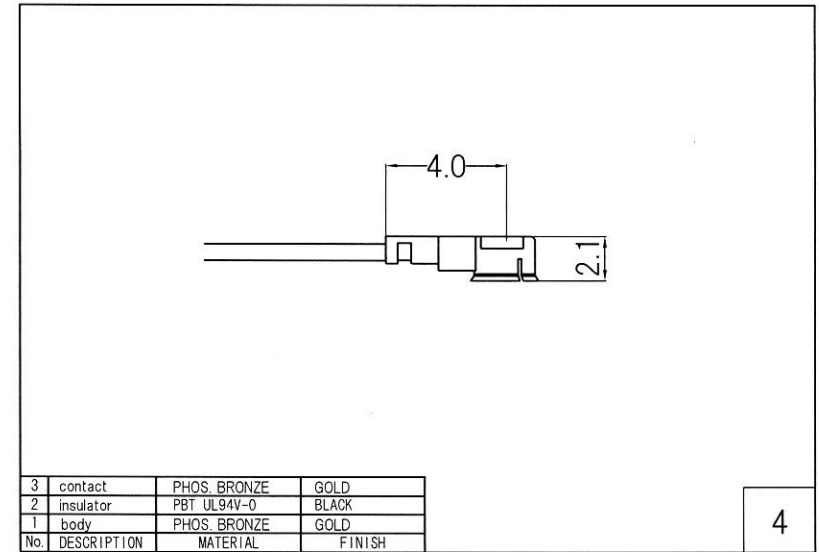

RoHS 2 Support

4	MHF 1 Plug	20278-112R-13
3	Coaxial Cable	φ 1.13 Coaxial Cable
2	Heat Shrink Tube	B2 Type
1	SMA Jack	SMA-RSF-083NI
No.	TYPE	P/N

Drawn	Checked	Approved	Unte
Y.OE	Y.OE	N.IKEO	mm
2018.5.5	2018.5.5	2018.5.5	A4
日本エレパーツ株式会社 NIHON ELEPARTS CO.,LTD.			NAME

HP Drawings		/-
SMAJ-MHF1.13B		-L = ※※※※

This product is a possibility of change without notice.