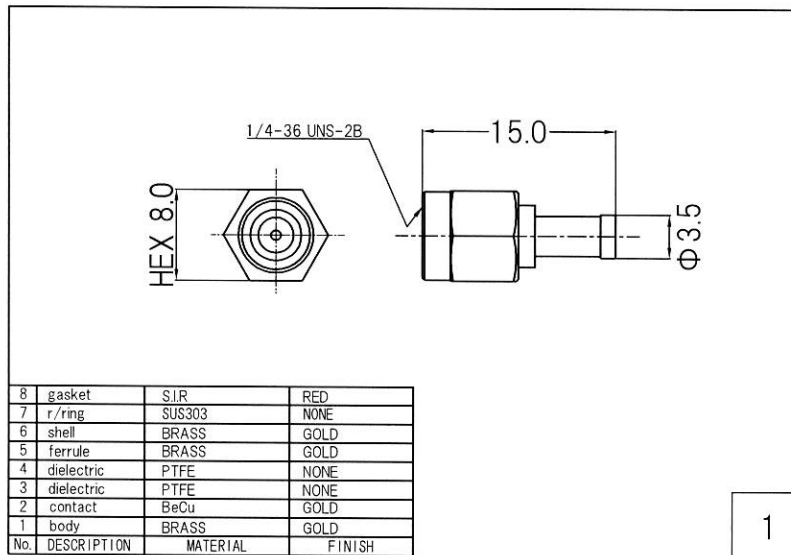

RoHS 2 Support

4	MS156C Plug	MS156C-LP-068
3	Coaxial Cable	φ 1.13 Coaxial Cable
2	Heat Shrink Tube	B2 Type
1	SMA Plug	R-SMA-PS-08G
No	TYPE	P/N

Drawn	Checked	Approved	Unte
Y.OE	Y.OE	N.IKEO	mm
2018.5.5	2018.5.5	2018.5.5	A4
日本エレパーツ株式会社 NIHON ELEPARTS CO.,LTD.			

HP Drawings		/-
R-SMAPG-MS156CG		
-L = ※※※※		

This product is a possibility of change without notice.