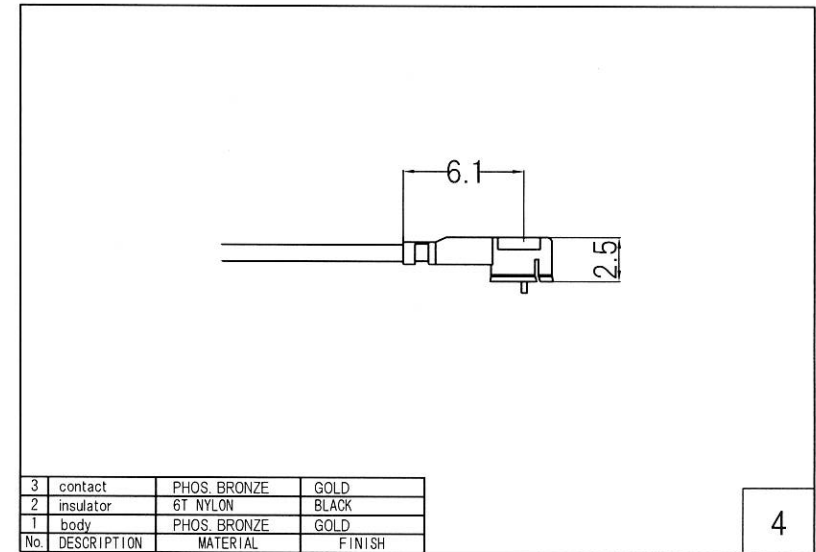

RoHS 2 Support

4	MS156C Plug	MS156C-LP-068
3	Coaxial Cable	φ 1.13 Coaxial Cable
2	Heat Shrink Tube	B2 Type
1	SMA Plug	R-SMA-PS-08G
No	TYPE	P/N

Drawn	Checked	Approved	Unte
Y.OE	Y.OE	N.IKEO	mm
2018.5.5	2018.5.5	2018.5.5	A4
日本エレパーツ株式会社 NIHON ELEPARTS CO.,LTD.			

HP Drawings		/-
R-SMAPG-MS156CG		
-L = ※※※※		

This product is a possibility of change without notice.