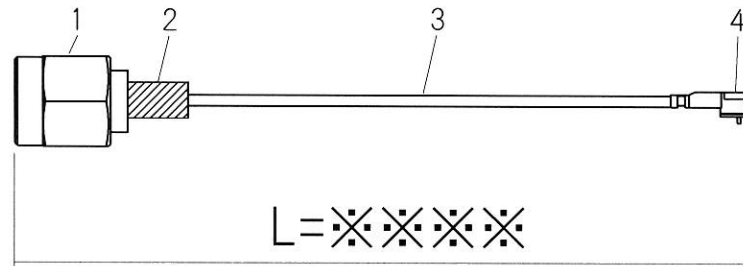

RoHS 2 Support

4	MS156C Plug	MS156C-LP-068
3	Coaxial Cable	φ 1.13 Coaxial Cable
2	Heat Shrink Tube	B2 Type
1	SMA Plug	R-SMA-PS-08G
No	TYPE	P/N

Drawn	Checked	Approved	Unte
Y.OE	Y.OE	N.IKEO	mm
2018.5.5	2018.5.5	2018.5.5	A4
日本エレパーツ株式会社 NIHON ELEPARTS CO.,LTD.			

HP Drawings		/-
R-SMAPG-MS156CG		
-L = ※※※※		

This product is a possibility of change without notice.