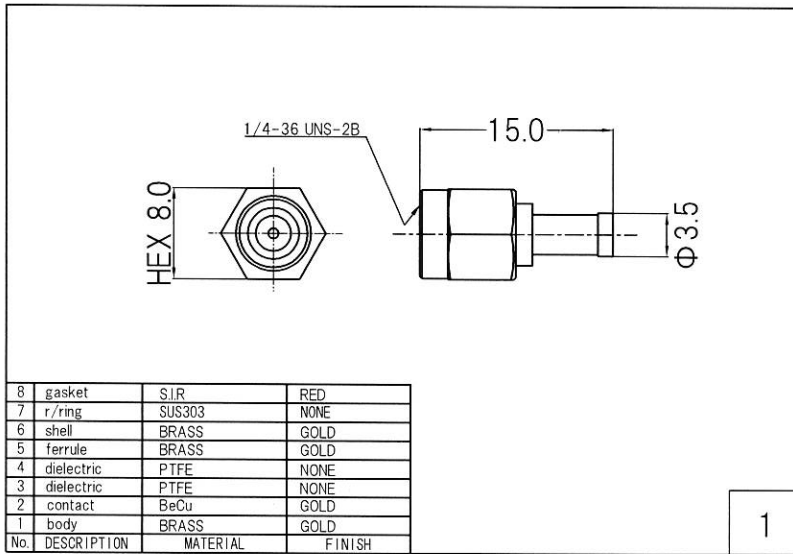

RoHS 2 Support

4	MHF 1 Plug	20278-112R-13
3	Coaxial Cable	φ 1.13 Coaxial Cable
2	Heat Shrink Tube	B2 Type
1	SMA Jack	R-SMA-PS-08G
No	TYPE	P/N

Drawn	Checked	Approved	Unte
Y.OE	Y.OE	N.IKEO	mm
2018.5.5	2018.5.5	2018.5.5	A4
日本エレパーツ株式会社 NIHON ELEPARTS CO.,LTD.			

HP Drawings		/-
NAME	R-SMAPG-MHF1.13B	
	-L=※※※※	

This product is a possibility of change without notice.