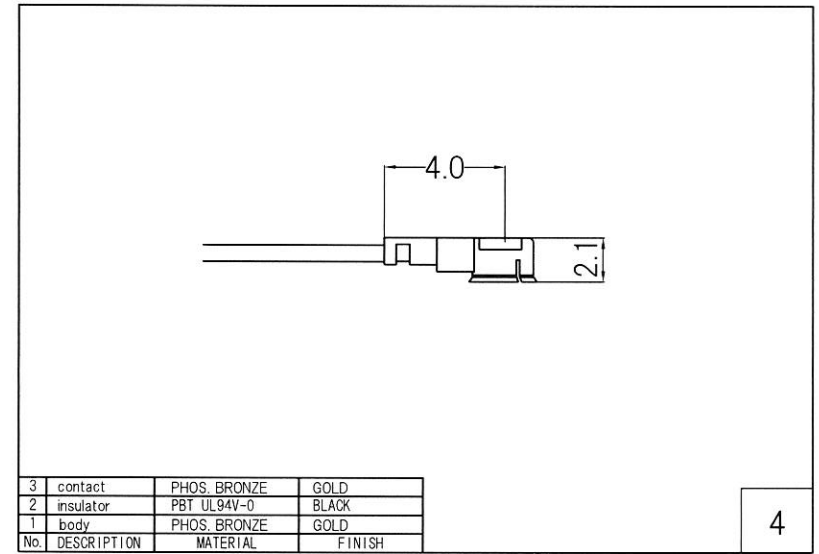

RoHS 2 Support

4	MHF 1 Plug	20278-112R-13
3	Coaxial Cable	φ 1.13 Coaxial Cable
2	Heat Shrink Tube	B2 Type
1	SMA Jack	R-SMA-PS-08G
No	TYPE	P/N

Drawn	Checked	Approved	Unte
Y.OE	Y.OE	N.IKEO	mm
2018.5.5	2018.5.5	2018.5.5	A4
日本エレパーツ株式会社 NIHON ELEPARTS CO.,LTD.			

HP Drawings		/-
NAME	R-SMAPG-MHF1.13B	
	-L=※※※※	

This product is a possibility of change without notice.