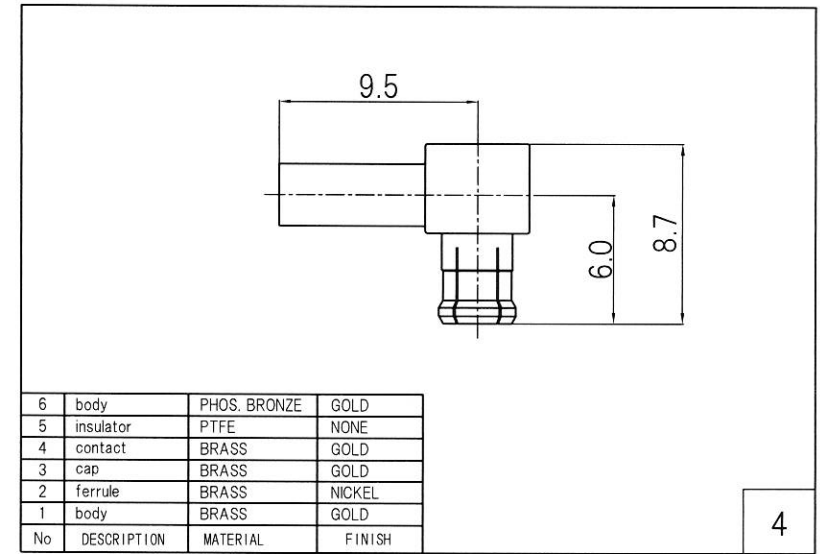

RoHS 2 Support

4	MCX Plug	MCX-PL-1.32
3	Coaxial Cable	φ 1.32 Coaxial Cable
2	Heat Shrink Tube	B2 Type
1	SMA Plug	R-SMA-PS-08G
No.	TYPE	P/N

Drawn	Checked	Approved	Unte
Y.OE	Y.OE	NIKEO	mm
2018.5.5	2018.5.5	2018.5.5	A4

日本エレパーツ株式会社  
NIHON ELEPARTS CO.,LTD.

HP Drawings		/-
NAME	R-SMAPG-MCXPL1.32B	
	-L = ※※※※	

This product is a possibility of change without notice.