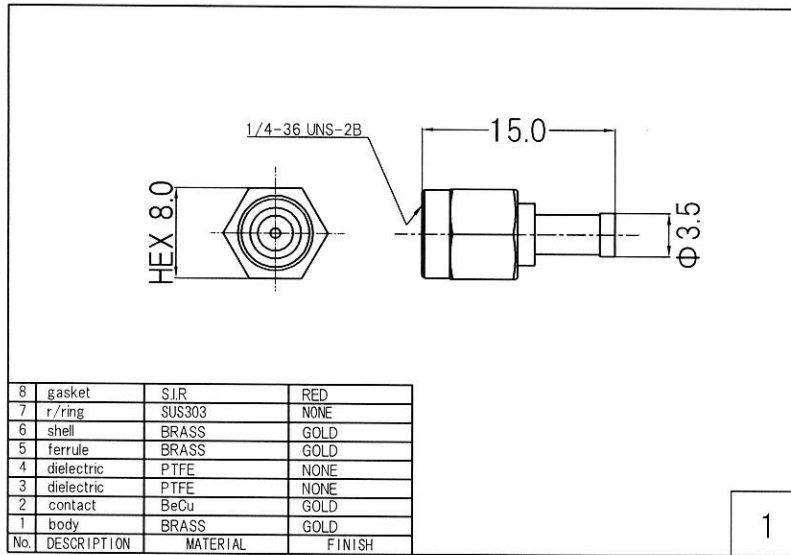

RoHS 2 Support

4	MCX Plug	MCX-PL-1.32
3	Coaxial Cable	φ 1.32 Coaxial Cable
2	Heat Shrink Tube	B2 Type
1	SMA Plug	R-SMA-PS-08G
No.	TYPE	P/N

Drawn	Checked	Approved	Unte
Y.OE	Y.OE	NIKEO	mm
2018.5.5	2018.5.5	2018.5.5	A4

日本エレパーツ株式会社  
NIHON ELEPARTS CO.,LTD.

HP Drawings		/-
NAME	R-SMAPG-MCXPL1.32B	
	-L = ※※※※	

This product is a possibility of change without notice.