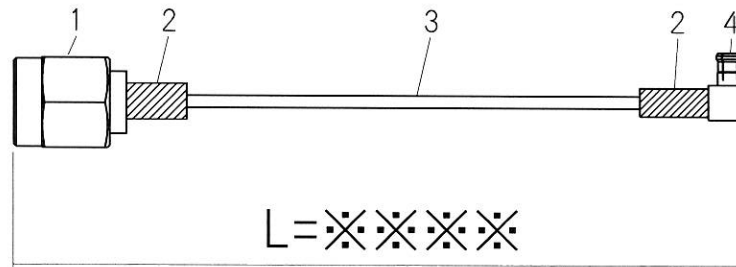

RoHS 2 Support

4	MCX Plug	MCX-PL-1.32
3	Coaxial Cable	φ 1.32 Coaxial Cable
2	Heat Shrink Tube	B2 Type
1	SMA Plug	R-SMA-PS-08G
No.	TYPE	P/N

Drawn	Checked	Approved	Unte
Y.OE	Y.OE	NIKEO	mm
2018.5.5	2018.5.5	2018.5.5	A4