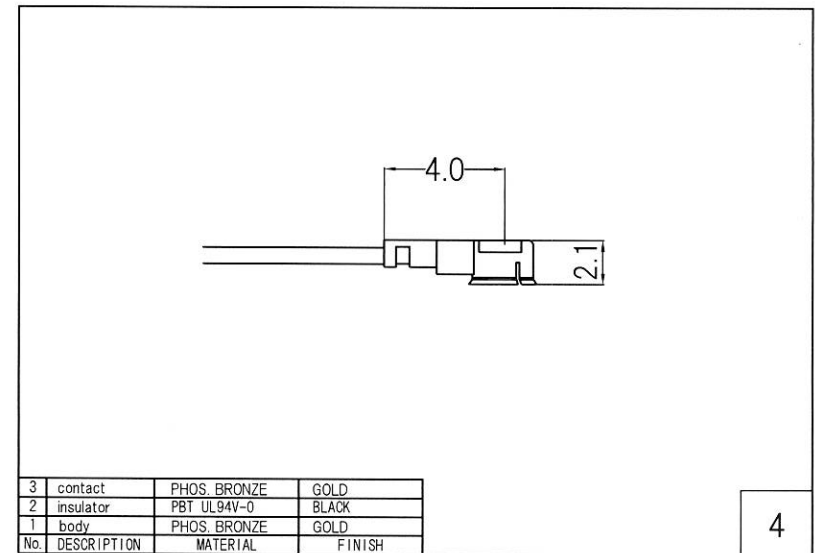

# RoHS 2 Support

4	MHF 1 Plug	20278-112R-13
3	Coaxial Cable	φ 1.13 Coaxial Cable
2	Heat Shrink Tube	B2 Type
1	SMA Jack	R-SMA-PS-08
No.	TYPE	P/N

Drawn	Checked	Approved	Unte
Y.OE	Y.OE	N.IKEO	mm
2018.5.5	2018.5.5	2018.5.5	A4
日本エレパーツ株式会社 NIHON ELEPARTS CO.,LTD.			NAME

HP Drawings		— / —
R-SMAP-MHF1.13B		-L = ※※※※

This product is a possibility of change without notice.