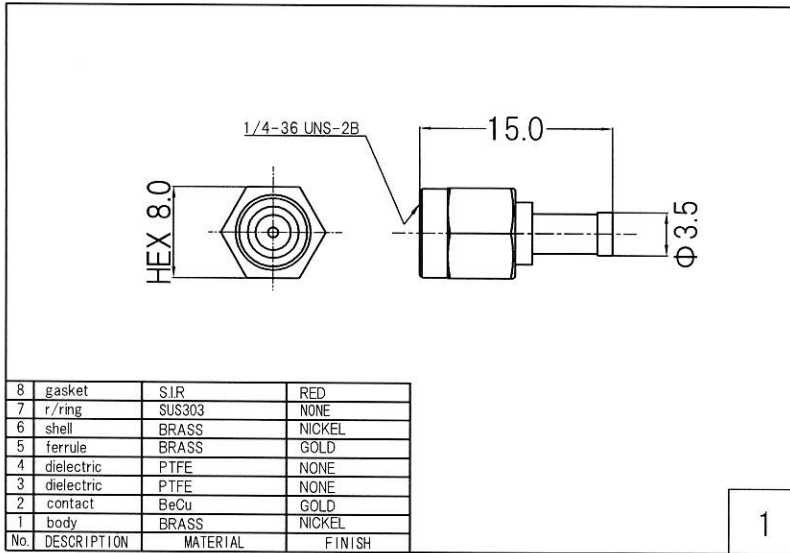

# RoHS 2 Support

4	MHF 1 Plug	20278-112R-13
3	Coaxial Cable	φ 1.13 Coaxial Cable
2	Heat Shrink Tube	B2 Type
1	SMA Jack	R-SMA-PS-08
No.	TYPE	P/N

Drawn	Checked	Approved	Unte
Y.OE	Y.OE	N.IKEO	mm
2018.5.5	2018.5.5	2018.5.5	A4
日本エレパーツ株式会社 NIHON ELEPARTS CO.,LTD.			NAME

HP Drawings		— / —
R-SMAP-MHF1.13B		-L = ※※※※

This product is a possibility of change without notice.