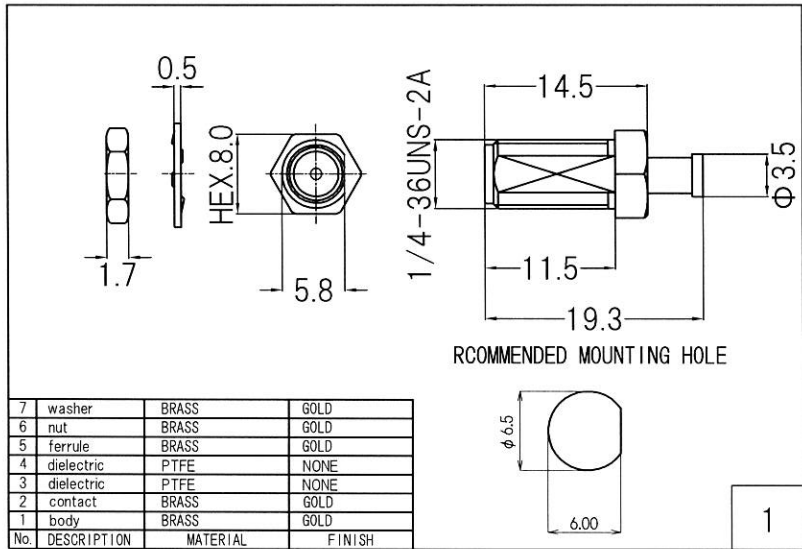

RoHS 2 Support

4	MS156C Plug	MS156C-LP-068
3	Coaxial Cable	ϕ 1.13 Coaxial Cable
2	Heat Shrink Tube	B2 Type
1	SMA Jack	R-SMA-RSF-083G
No.	TYPE	P/N

Drawn	Checked	Approved	Unte
Y.OE	Y.OE	NIKEO	mm
2018.5.5	2018.5.5	2018.5.5	A4
日本エレパーツ株式会社 NIHON ELEPARTS CO.,LTD.			

HP Drawings		/-
R-SMAJG-MS156CG		-L = ※※※※

This product is a possibility of change without notice.