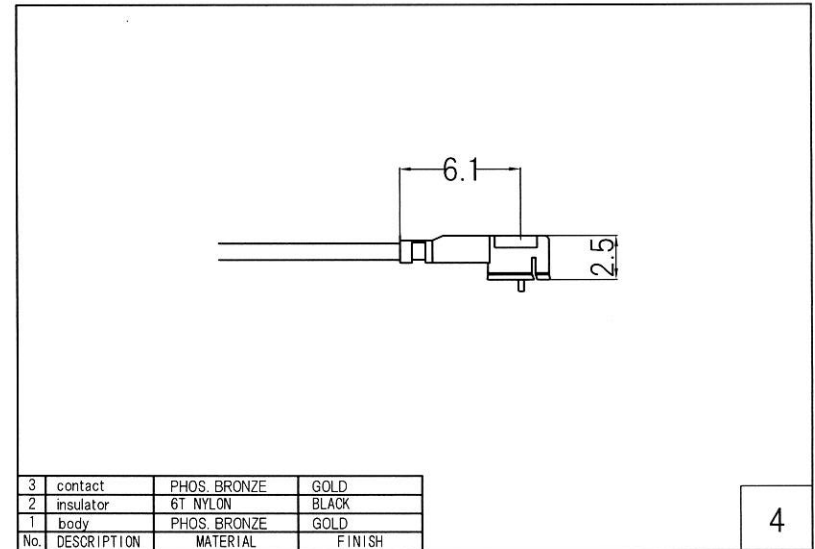

RoHS 2 Support

4	MS156C Plug	MS156C-LP-068
3	Coaxial Cable	ϕ 1.13 Coaxial Cable
2	Heat Shrink Tube	B2 Type
1	SMA Jack	R-SMA-RSF-083G
No.	TYPE	P/N

Drawn	Checked	Approved	Unte
Y.OE	Y.OE	NIKEO	mm
2018.5.5	2018.5.5	2018.5.5	A4
日本エレパーツ株式会社 NIHON ELEPARTS CO.,LTD.			

HP Drawings		/-
R-SMAJG-MS156CG		-L = ※※※※

This product is a possibility of change without notice.