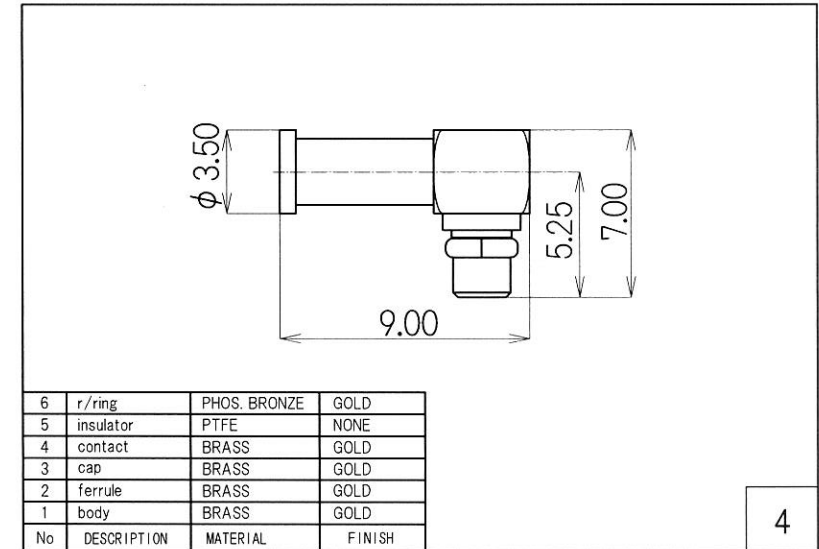

RoHS 2 Support

4	MMCX Plug	MMCX-PL-1.32
3	Coaxial Cable	ϕ 1.32 Coaxial Cable
2	Heat Shrink Tube	B2 Type
1	SMA Jack	R-SMA-RSF-083G
No.	TYPE	P/N

Drawn	Checked	Approved	Unte
Y.OE	Y.OE	NIKEO	mm
2018.5.5	2018.5.5	2018.5.5	A4
日本エレパーツ株式会社 NIHON ELEPARTS CO.,LTD.			

HP Drawings		/-
R-SMAJG-MMCXPL1.32B		-L = ※※※※

This product is a possibility of change without notice.