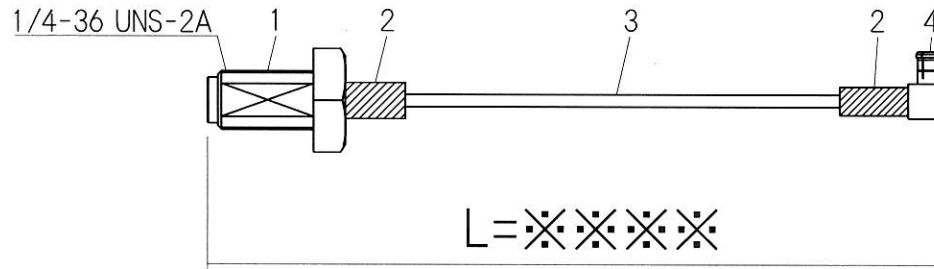

RoHS 2 Support

4	MCX Plug	MCX-PL-1.32
3	Coaxial Cable	φ 1.32 Coaxial Cable
2	Heat Shrink Tube	B2 Type
1	SMA Jack	R-SMA-RSF-083G
No.	TYPE	P/N

Drawn	Checked	Approved	Unte
Y.OE	Y.OE	N.IKEO	mm
2018.5.5	2018.5.5	2018.5.5	A4
日本エレパーツ株式会社 NIHON ELEPARTS CO.,LTD.			

HP Drawings		/-
R-SMAJG-MCXPL1.32B		-L = ※※※※

This product is a possibility of change without notice.