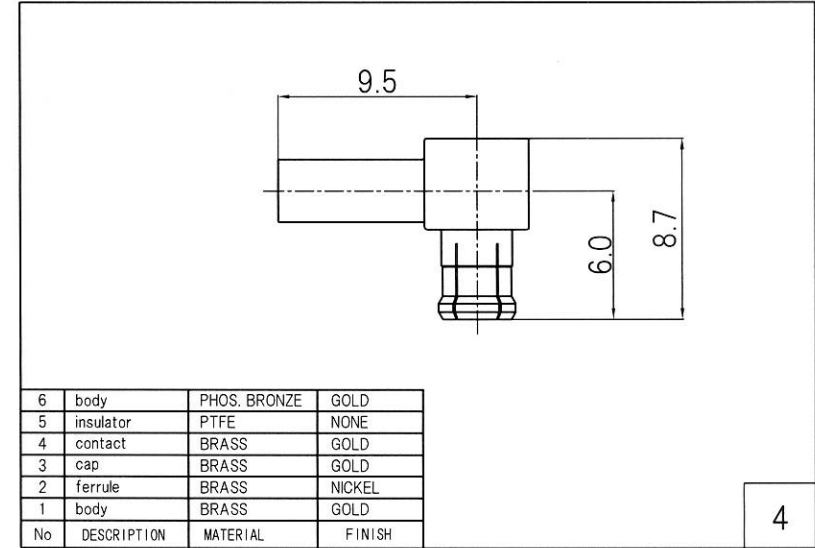

RoHS 2 Support

4	MCX Plug	MCX-PL-1.32
3	Coaxial Cable	φ 1.32 Coaxial Cable
2	Heat Shrink Tube	B2 Type
1	SMA Jack	R-SMA-RSF-083G
No.	TYPE	P/N

Drawn	Checked	Approved	Unte
Y.OE	Y.OE	N.IKEO	mm
2018.5.5	2018.5.5	2018.5.5	A4
日本エレパーツ株式会社 NIHON ELEPARTS CO.,LTD.			

HP Drawings		/-
R-SMAJG-MCXPL1.32B		-L = ※※※※

This product is a possibility of change without notice.