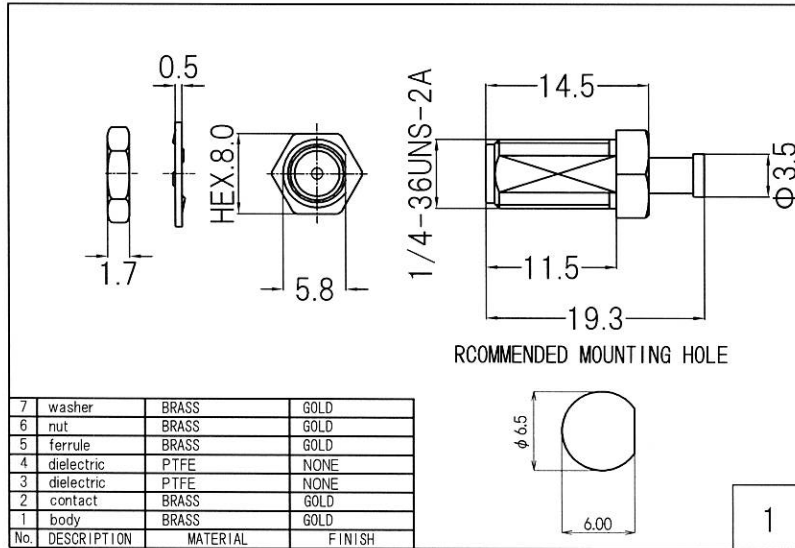

RoHS 2 Support

4	MCX Plug	MCX-PL-1.32
3	Coaxial Cable	φ 1.32 Coaxial Cable
2	Heat Shrink Tube	B2 Type
1	SMA Jack	R-SMA-RSF-083G
No.	TYPE	P/N

Drawn	Checked	Approved	Unte
Y.OE	Y.OE	N.IKEO	mm
2018.5.5	2018.5.5	2018.5.5	A4
日本エレパーツ株式会社 NIHON ELEPARTS CO.,LTD.			

HP Drawings		/-
R-SMAJG-MCXPL1.32B		-L = ※※※※

This product is a possibility of change without notice.