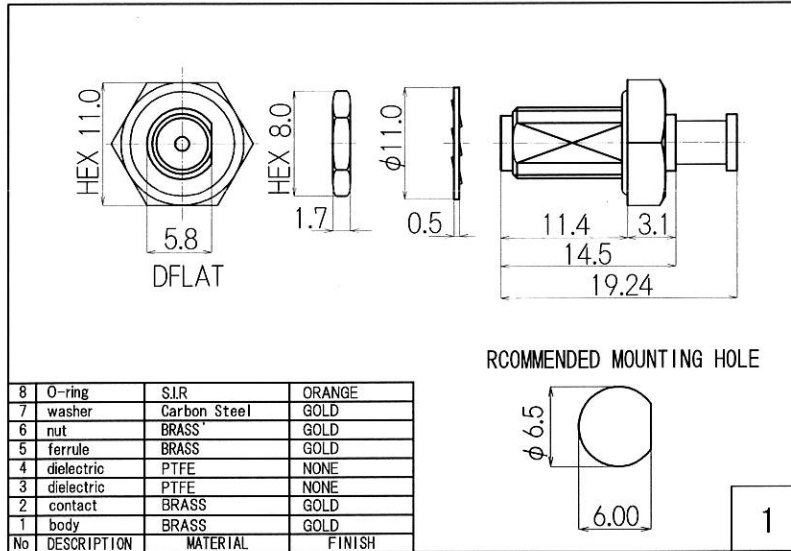

RoHS 2 Support

IP67 Product

4	MMCX Plug	MMCX-PS-1.32
3	Coaxial Cable	φ 1.32 Coaxial Cable
2	Heat Shrink Tube	B2 Type
1	SMA Jack	R-SMA-RSFB-066(Au)
No	TYPE	P/N

Drawn	Checked	Approved	Unte
Y.OE	Y.OE	N.IKEO	mm
2018.5.5	2018.5.5	2018.5.5	A4
日本エレパーツ株式会社 NIHON ELEPARTS CO.,LTD.			

HP Drawings		/-
R-SMAJBG-MMCXPS1.32B		
-L = ※※※※		

This product is a possibility of change without notice.