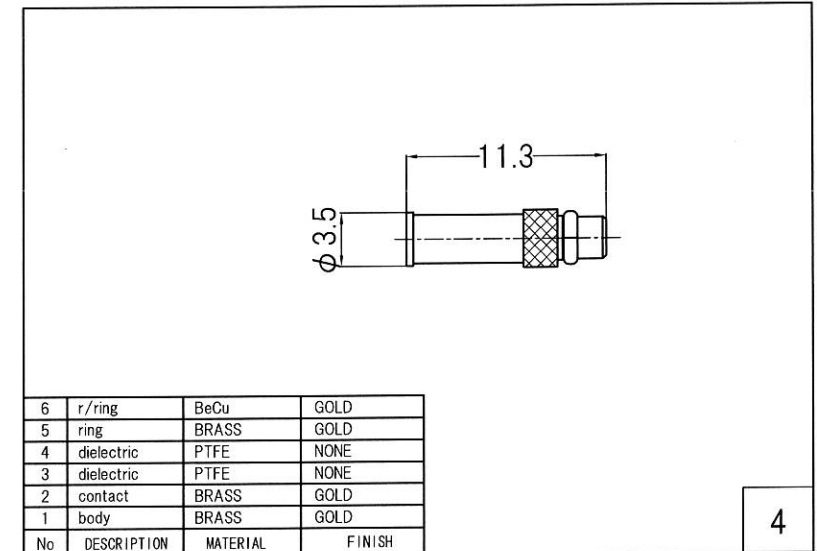

RoHS 2 Support

IP67 Product

4	MMCX Plug	MMCX-PS-1.32
3	Coaxial Cable	φ 1.32 Coaxial Cable
2	Heat Shrink Tube	B2 Type
1	SMA Jack	R-SMA-RSFB-066(Au)
No	TYPE	P/N

Drawn	Checked	Approved	Unte
Y.OE	Y.OE	N.IKEO	mm
2018.5.5	2018.5.5	2018.5.5	A4
日本エレパーツ株式会社 NIHON ELEPARTS CO.,LTD.			

HP Drawings		/-
R-SMAJBG-MMCXPS1.32B		
-L = ※※※※		

This product is a possibility of change without notice.