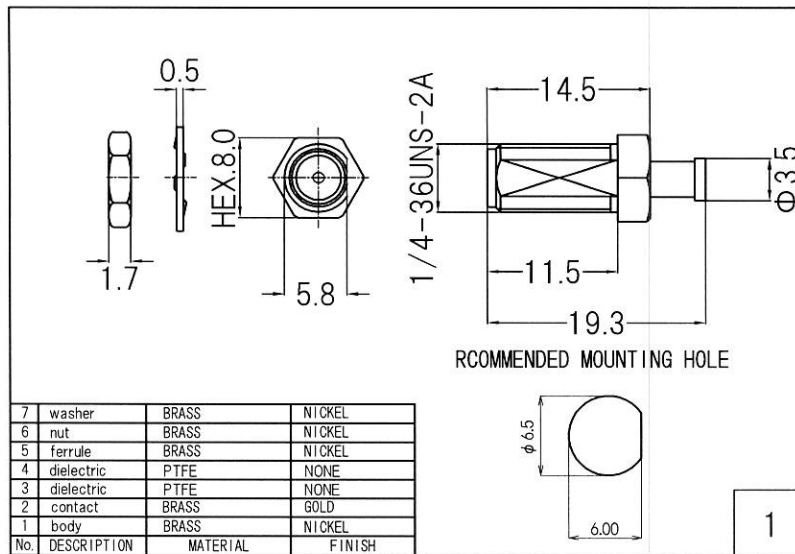

RoHS 2 Support

4	MS156C Plug	MS156C-LP-068
3	Coaxial Cable	φ 1.13 Coaxial Cable
2	Heat Shrink Tube	B2 Type
1	SMA Jack	R-SMA-RSF-083
No.	TYPE	P/N

Drawn	Checked	Approved	Unte
Y.OE	Y.OE	N.IKEO	mm
2018.5.5	2018.5.5	2018.5.5	A4

日本エレパーツ株式会社
NIHON ELEPARTS CO.,LTD.

HP Drawings

R-SMAJ-MS156CG
-L = ※※※※

This product is a possibility of change without notice.