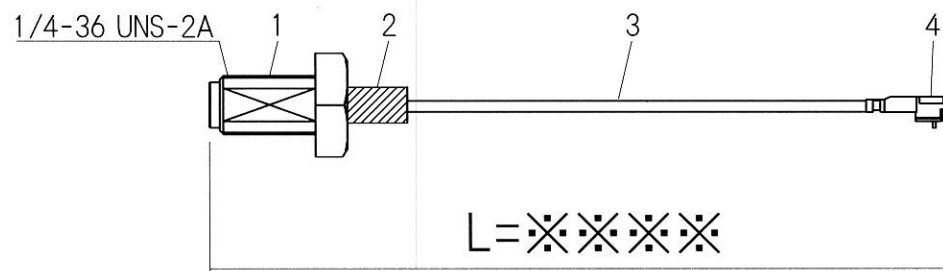

RoHS 2 Support

4	MS156C Plug	MS156C-LP-068
3	Coaxial Cable	φ 1.13 Coaxial Cable
2	Heat Shrink Tube	B2 Type
1	SMA Jack	R-SMA-RSF-083
No.	TYPE	P/N

Drawn	Checked	Approved	Unte
Y.OE	Y.OE	N.IKEO	mm
2018.5.5	2018.5.5	2018.5.5	A4