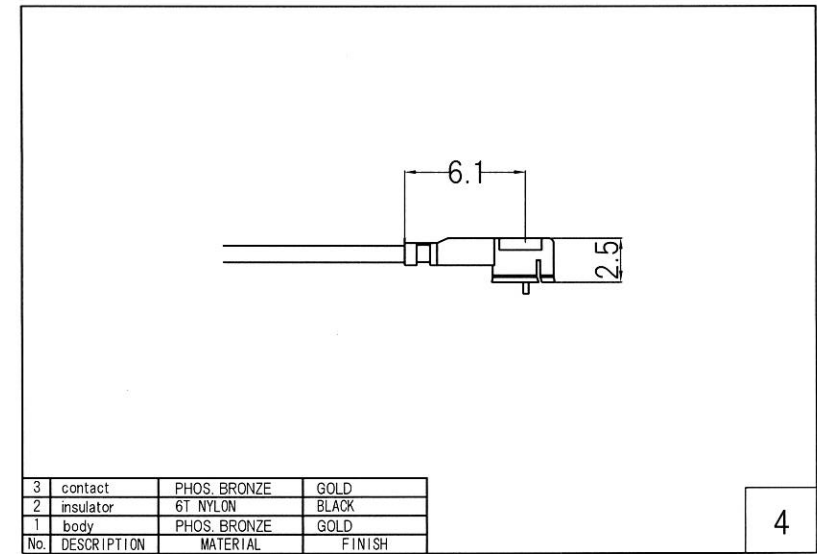

RoHS 2 Support

4	MS156C Plug	MS156C-LP-068
3	Coaxial Cable	φ 1.13 Coaxial Cable
2	Heat Shrink Tube	B2 Type
1	SMA Jack	R-SMA-RSF-083
No.	TYPE	P/N

Drawn	Checked	Approved	Unte
Y.OE	Y.OE	N.IKEO	mm
2018.5.5	2018.5.5	2018.5.5	A4