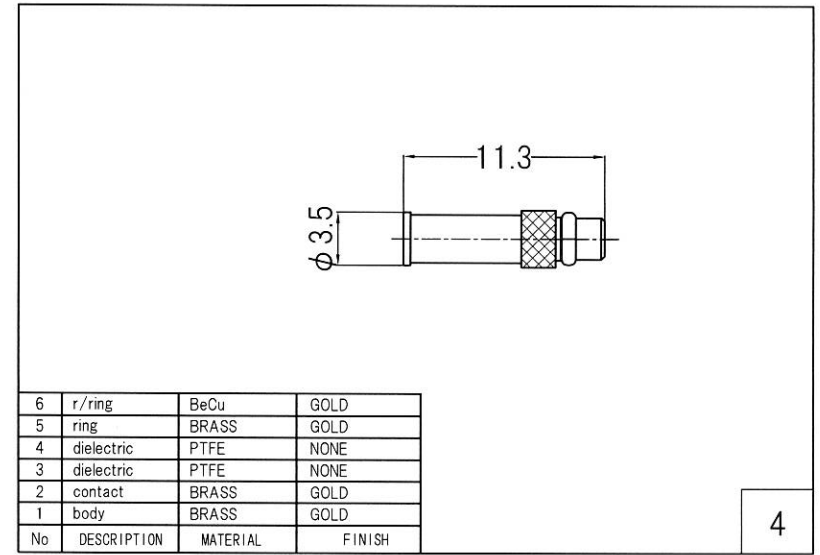

RoHS 2 Support

4	MMCX Plug	MMCX-PS-1.32
3	Coaxial Cable	φ 1.32 Coaxial Cable
2	Heat Shrink Tube	B2 Type
1	SMA Jack	R-SMA-RSF-083NI
No.	TYPE	P/N

Drawn	Checked	Approved	Unte
Y.OE	Y.OE	N.IKEO	mm
2018.5.5	2018.5.5	2018.5.5	A4