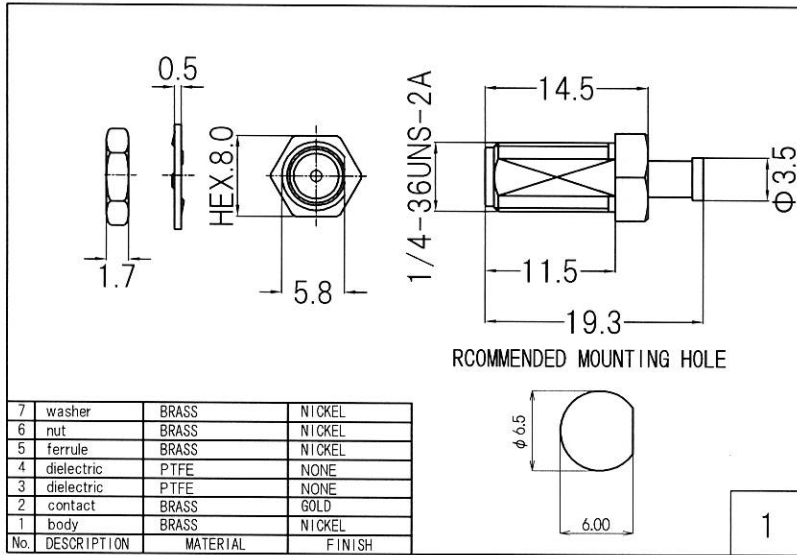

RoHS 2 Support

4	MMCX Plug	MMCX-PS-1.32
3	Coaxial Cable	φ 1.32 Coaxial Cable
2	Heat Shrink Tube	B2 Type
1	SMA Jack	R-SMA-RSF-083NI
No.	TYPE	P/N

Drawn	Checked	Approved	Unte
Y.OE	Y.OE	N.IKEO	mm
2018.5.5	2018.5.5	2018.5.5	A4