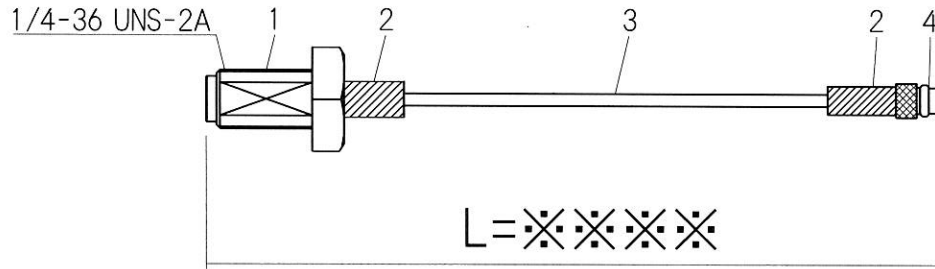

RoHS 2 Support

4	MMCX Plug	MMCX-PS-1.32
3	Coaxial Cable	φ 1.32 Coaxial Cable
2	Heat Shrink Tube	B2 Type
1	SMA Jack	R-SMA-RSF-083NI
No.	TYPE	P/N

Drawn	Checked	Approved	Unte
Y.OE	Y.OE	N.IKEO	mm
2018.5.5	2018.5.5	2018.5.5	A4