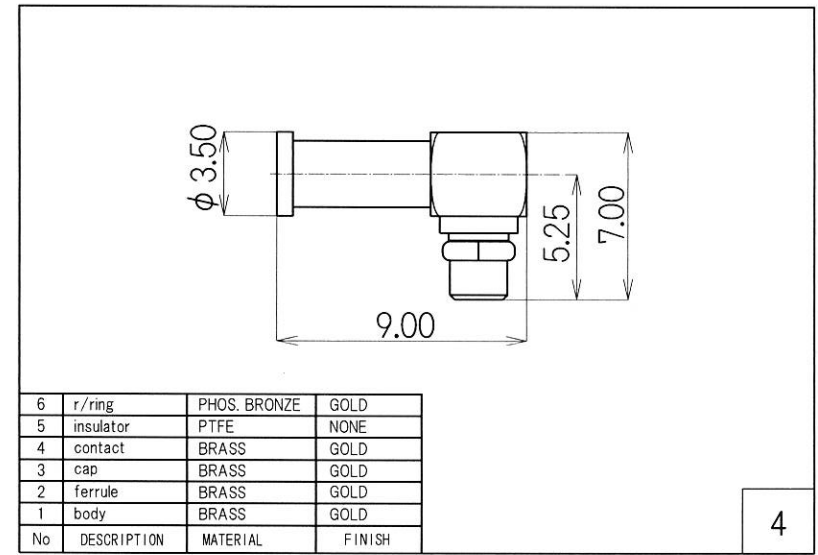

RoHS 2 Support

| | | |
|-----|------------------|----------------------|
| 4 | MMCX Plug | MMCX-PL-1.32 |
| 3 | Coaxial Cable | φ 1.32 Coaxial Cable |
| 2 | Heat Shrink Tube | B2 Type |
| 1 | SMA Jack | R-SMA-RSF-083NI |
| No. | TYPE | P/N |