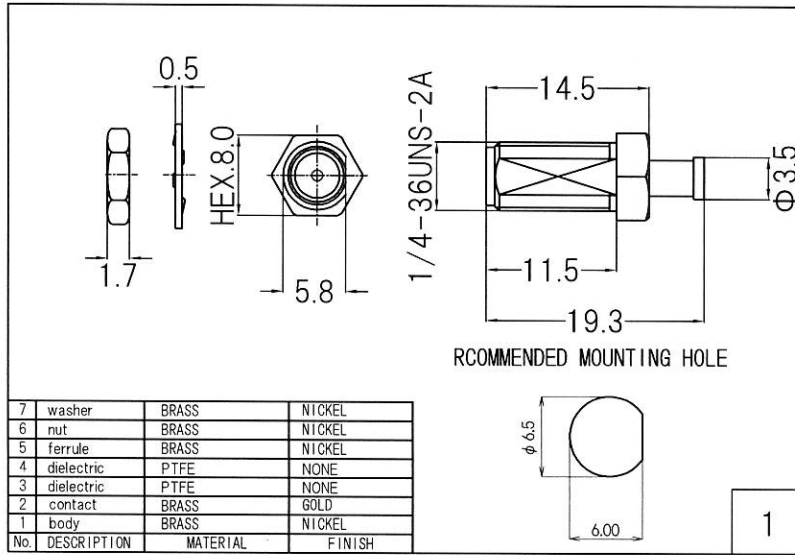

RoHS 2 Support

| | | |
|-----|------------------|----------------------|
| 4 | MMCX Plug | MMCX-PL-1.32 |
| 3 | Coaxial Cable | φ 1.32 Coaxial Cable |
| 2 | Heat Shrink Tube | B2 Type |
| 1 | SMA Jack | R-SMA-RSF-083NI |
| No. | TYPE | P/N |