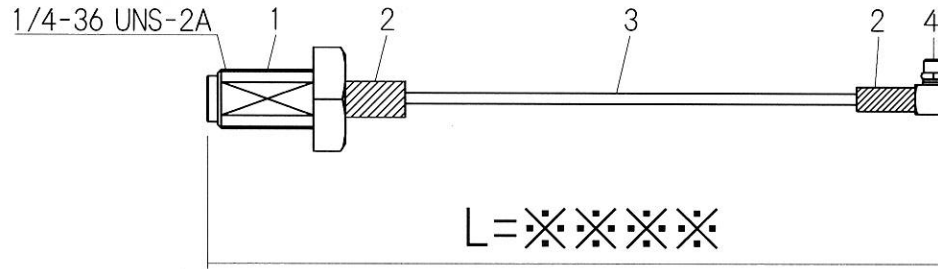

RoHS 2 Support

| | | |
|-----|------------------|----------------------|
| 4 | MMCX Plug | MMCX-PL-1.32 |
| 3 | Coaxial Cable | φ 1.32 Coaxial Cable |
| 2 | Heat Shrink Tube | B2 Type |
| 1 | SMA Jack | R-SMA-RSF-083NI |
| No. | TYPE | P/N |